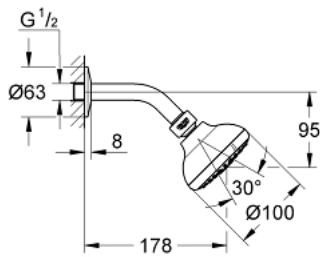

26 088 000 TEMPESTA 100 HEAD SHOWER SET 3 SPRAYS

PRODUCT DESCRIPTION

- Colour: chrome
- spray patterns: GROHE Rain O², Rain, Massage
- shower head Ø 100 mm
- ball joint ± 15° rotatable
- shower arm with connection thread 1/2"
- escutcheon
- GROHE DreamSpray - perfect spray pattern
- GROHE LongLife finish
- GROHE SpeedClean - effortless limescale removal
- Inner WaterGuide - inner insulation for surface protection
- suitable for instantaneous heater
- minimum pressure 1.0 bar

26 088 000 **TEMPESTA 100 HEAD SHOWER SET 3 SPRAYS**

SPARE PARTS

1: Fibre seal dia. Ø18.5 x Ø12 x 2 (Spare part-nr. 0138900M)

2: Dirt strainer (Spare part-nr. 48007000)