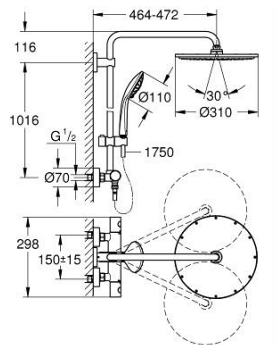

26 075 GN0 EUPHORIA SYSTEM 310 SHOWER SYSTEM WITH SAFETY MIXER FOR WALL MOUNTING

PRODUCT DESCRIPTION

- Colour: brushed cool sunrise
- consisting of:
 - horizontal swivable 450 mm shower arm
 - exposed Safety Mixer with Aquadimmer function
 - allows change between:
 - Rainshower Cosmopolitan 310 metal head shower
 - spray pattern: Rain
 - maximum flow rate (at 3 bar): 13.5 l/min
 - with ball joint
 - rotation angle $\pm 15^\circ$
 - hand shower Euphoria 110 Massage
 - spray patterns: Rain, Massage, SmartRain
 - maximum flow rate (at 3 bar): 11.5 l/min
 - adjustable in height with gliding element
 - shower hose Silverflex 1750 mm 1/2" x 1/2" (28 388)
 - maximum flow rate system (at 3 bar): 13.5 l/min
 - minimum flow rate 5 l/min.
 - GROHE TurboStat - compact cartridge with wax thermoelement
 - GROHE SafeStop - safety button at 38°C
 - GROHE SafeStop Plus - optional temperature limiter at 43°C included
 - GROHE MetalGrip ergonomically shaped metal handles
 - GROHE DreamSpray - perfect spray pattern
 - GROHE LongLife finish
 - GROHE SprayDimmer - stepless flow rate adjustment
 - Inner WaterGuide - inner insulation for surface protection
 - GROHE SpeedClean - effortless limescale removal
 - TwistStop - to prevent hose from twisting
 - suitable for instantaneous heaters from 18 kW/h
 - optional upgrade: GROHE EasyReach tray (26 362)