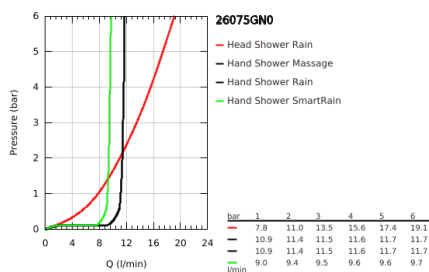

26 075 GN0 EUPHORIA SYSTEM 310 SHOWER SYSTEM WITH SAFETY MIXER FOR WALL MOUNTING

PRODUCT DESCRIPTION

- Colour: brushed cool sunrise
- consisting of:
 - horizontal swivable 450 mm shower arm
 - exposed Safety Mixer with Aquadimmer function
 - allows change between:
 - Rainshower Cosmopolitan 310 metal head shower
 - spray pattern: Rain
 - maximum flow rate (at 3 bar): 13.5 l/min
 - with ball joint
 - rotation angle $\pm 15^\circ$
 - hand shower Euphoria 110 Massage
 - spray patterns: Rain, Massage, SmartRain
 - maximum flow rate (at 3 bar): 11.5 l/min
 - adjustable in height with gliding element
 - shower hose Silverflex 1750 mm 1/2" x 1/2" (28 388)
 - maximum flow rate system (at 3 bar): 13.5 l/min
 - minimum flow rate 5 l/min.
 - GROHE TurboStat - compact cartridge with wax thermoelement
 - GROHE SafeStop - safety button at 38°C
 - GROHE SafeStop Plus - optional temperature limiter at 43°C included
 - GROHE MetalGrip ergonomically shaped metal handles
 - GROHE DreamSpray - perfect spray pattern
 - GROHE LongLife finish
 - GROHE SprayDimmer - stepless flow rate adjustment
 - Inner WaterGuide - inner insulation for surface protection
 - GROHE SpeedClean - effortless limescale removal
 - TwistStop - to prevent hose from twisting
 - suitable for instantaneous heaters from 18 kW/h
 - optional upgrade: GROHE EasyReach tray (26 362)