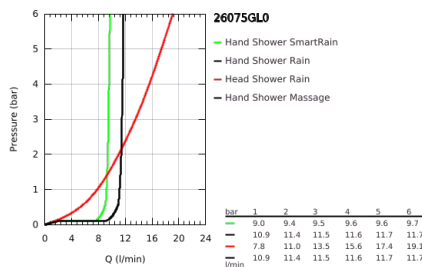

26 075 GL0 EUPHORIA SYSTEM 310 SHOWER SYSTEM WITH SAFETY MIXER FOR WALL MOUNTING

PRODUCT DESCRIPTION

- Colour: cool sunrise
- consisting of:
 - horizontal swivable 450 mm shower arm
 - exposed Safety Mixer with Aquadimmer function
 - allows change between:
 - Rainshower Cosmopolitan 310 metal head shower
 - spray pattern: Rain
 - maximum flow rate (at 3 bar): 13.5 l/min
 - with ball joint
 - rotation angle $\pm 15^\circ$
 - hand shower Euphoria 110 Massage
 - spray patterns: Rain, Massage, SmartRain
 - maximum flow rate (at 3 bar): 11.5 l/min
 - adjustable in height with gliding element
 - shower hose Silverflex 1750 mm 1/2" x 1/2" (28 388)
 - maximum flow rate system (at 3 bar): 13.5 l/min
 - minimum flow rate 5 l/min.
 - GROHE TurboStat - compact cartridge with wax thermoelement
 - GROHE SafeStop - safety button at 38°C
 - GROHE SafeStop Plus - optional temperature limiter at 43°C included
 - GROHE MetalGrip ergonomically shaped metal handles
 - GROHE DreamSpray - perfect spray pattern
 - GROHE LongLife finish
 - GROHE SprayDimmer - stepless flow rate adjustment
 - Inner WaterGuide - inner insulation for surface protection
 - GROHE SpeedClean - effortless limescale removal
 - TwistStop - to prevent hose from twisting
 - suitable for instantaneous heaters from 18 kW/h
 - optional upgrade: GROHE EasyReach tray (26 362)