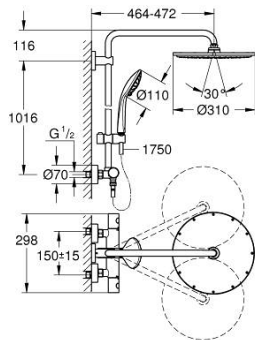

26 075 GL0 EUPHORIA SYSTEM 310 SHOWER SYSTEM WITH SAFETY MIXER FOR WALL MOUNTING

PRODUCT DESCRIPTION

- Colour: cool sunrise
- consisting of:
 - horizontal swivable 450 mm shower arm
 - exposed Safety Mixer with Aquadimmer function
 - allows change between:
 - Rainshower Cosmopolitan 310 metal head shower
 - spray pattern: Rain
 - maximum flow rate (at 3 bar): 13.5 l/min
 - with ball joint
 - rotation angle $\pm 15^\circ$
 - hand shower Euphoria 110 Massage
 - spray patterns: Rain, Massage, SmartRain
 - maximum flow rate (at 3 bar): 11.5 l/min
 - adjustable in height with gliding element
 - shower hose Silverflex 1750 mm 1/2" x 1/2" (28 388)
 - maximum flow rate system (at 3 bar): 13.5 l/min
 - minimum flow rate 5 l/min.
 - GROHE TurboStat - compact cartridge with wax thermoelement
 - GROHE SafeStop - safety button at 38°C
 - GROHE SafeStop Plus - optional temperature limiter at 43°C included
 - GROHE MetalGrip ergonomically shaped metal handles
 - GROHE DreamSpray - perfect spray pattern
 - GROHE LongLife finish
 - GROHE SprayDimmer - stepless flow rate adjustment
 - Inner WaterGuide - inner insulation for surface protection
 - GROHE SpeedClean - effortless limescale removal
 - TwistStop - to prevent hose from twisting
 - suitable for instantaneous heaters from 18 kW/h
 - optional upgrade: GROHE EasyReach tray (26 362)