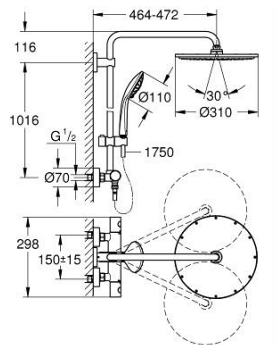

26 075 DL0 EUPHORIA SYSTEM 310 SHOWER SYSTEM WITH SAFETY MIXER FOR WALL MOUNTING

PRODUCT DESCRIPTION

- Colour: brushed warm sunset
- consisting of:
 - horizontal swivable 450 mm shower arm
 - exposed Safety Mixer with Aquadimmer function
 - allows change between:
 - Rainshower Cosmopolitan 310 metal head shower
 - spray pattern: Rain
 - maximum flow rate (at 3 bar): 13.5 l/min
 - with ball joint
 - rotation angle $\pm 15^\circ$
 - hand shower Euphoria 110 Massage
 - spray patterns: Rain, Massage, SmartRain
 - maximum flow rate (at 3 bar): 11.5 l/min
 - adjustable in height with gliding element
 - shower hose Silverflex 1750 mm 1/2" x 1/2" (28 388)
 - maximum flow rate system (at 3 bar): 13.5 l/min
 - minimum flow rate 5 l/min.
- GROHE TurboStat - compact cartridge with wax thermoelement
- GROHE SafeStop - safety button at 38°C
- GROHE SafeStop Plus - optional temperature limiter at 43°C included
- GROHE MetalGrip ergonomically shaped metal handles
- GROHE DreamSpray - perfect spray pattern
- GROHE LongLife finish
- GROHE SprayDimmer - stepless flow rate adjustment
- Inner WaterGuide - inner insulation for surface protection
- GROHE SpeedClean - effortless limescale removal
- TwistStop - to prevent hose from twisting
- suitable for instantaneous heaters from 18 kW/h
- optional upgrade: GROHE EasyReach tray (26 362)