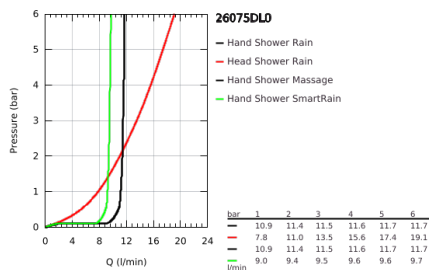

26 075 DL0 EUPHORIA SYSTEM 310 SHOWER SYSTEM WITH SAFETY MIXER FOR WALL MOUNTING

PRODUCT DESCRIPTION

- Colour: brushed warm sunset
- consisting of:
 - horizontal swivable 450 mm shower arm
 - exposed Safety Mixer with Aquadimmer function
 - allows change between:
 - Rainshower Cosmopolitan 310 metal head shower
 - spray pattern: Rain
 - maximum flow rate (at 3 bar): 13.5 l/min
 - with ball joint
 - rotation angle $\pm 15^\circ$
 - hand shower Euphoria 110 Massage
 - spray patterns: Rain, Massage, SmartRain
 - maximum flow rate (at 3 bar): 11.5 l/min
 - adjustable in height with gliding element
 - shower hose Silverflex 1750 mm 1/2" x 1/2" (28 388)
 - maximum flow rate system (at 3 bar): 13.5 l/min
 - minimum flow rate 5 l/min.
- GROHE TurboStat - compact cartridge with wax thermoelement
- GROHE SafeStop - safety button at 38°C
- GROHE SafeStop Plus - optional temperature limiter at 43°C included
- GROHE MetalGrip ergonomically shaped metal handles
- GROHE DreamSpray - perfect spray pattern
- GROHE LongLife finish
- GROHE SprayDimmer - stepless flow rate adjustment
- Inner WaterGuide - inner insulation for surface protection
- GROHE SpeedClean - effortless limescale removal
- TwistStop - to prevent hose from twisting
- suitable for instantaneous heaters from 18 kW/h
- optional upgrade: GROHE EasyReach tray (26 362)