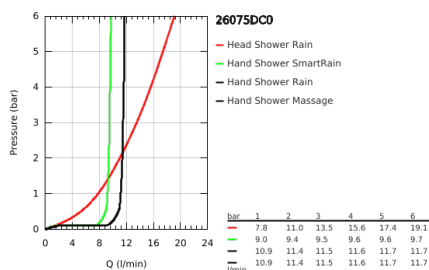

26 075 DC0 EUPHORIA SYSTEM 310 SHOWER SYSTEM WITH SAFETY MIXER FOR WALL MOUNTING

PRODUCT DESCRIPTION

- Colour: supersteel
- consisting of:
 - horizontal swivable 450 mm shower arm
 - exposed Safety Mixer with Aquadimmer function
 - allows change between:
 - Rainshower Cosmopolitan 310 metal head shower
 - spray pattern: Rain
 - maximum flow rate (at 3 bar): 13.5 l/min
 - with ball joint
 - rotation angle $\pm 15^\circ$
 - hand shower Euphoria 110 Massage
 - spray patterns: Rain, Massage, SmartRain
 - maximum flow rate (at 3 bar): 11.5 l/min
 - adjustable in height with gliding element
 - shower hose Silverflex 1750 mm 1/2" x 1/2" (28 388)
 - maximum flow rate system (at 3 bar): 13.5 l/min
 - minimum flow rate 5 l/min.
 - GROHE TurboStat - compact cartridge with wax thermoelement
 - GROHE SafeStop - safety button at 38°C
 - GROHE SafeStop Plus - optional temperature limiter at 43°C included
 - GROHE MetalGrip ergonomically shaped metal handles
 - GROHE DreamSpray - perfect spray pattern
 - GROHE LongLife finish
 - GROHE SprayDimmer - stepless flow rate adjustment
 - Inner WaterGuide - inner insulation for surface protection
 - GROHE SpeedClean - effortless limescale removal
 - TwistStop - to prevent hose from twisting
 - suitable for instantaneous heaters from 18 kW/h
 - optional upgrade: GROHE EasyReach tray (26 362)