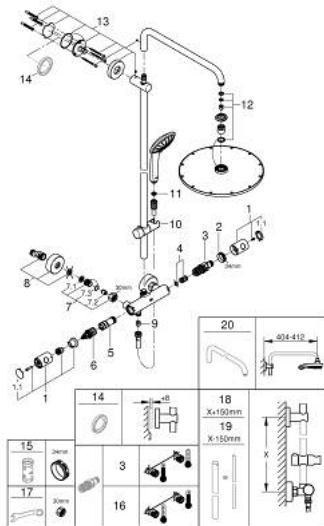

26 075 DC0 EUPHORIA SYSTEM 310 SHOWER SYSTEM WITH SAFETY MIXER FOR WALL MOUNTING

SPARE PARTS

1. 1: Metal handle 1/2" (Spare part-nr. 47984DC0)
   - 1.1: Cover cap (Spare part-nr. 64585DCM)
   - 2: Fitting ring (Spare part-nr. 47743000)
   - 3: Thermostatic compact cartridge 1/2" (Spare part-nr. 47439000)
   - 4: Buffer (Spare part-nr. 47398000)
   - 5: Water flow (Spare part-nr. 47751000)
   - 6: Aquadimmer (Spare part-nr. 12433000)
   - 7: Non-return valve (Spare part-nr. 47189DC0)
   - 7.1: Dirt strainer (Spare part-nr. 0726400M)
   - 7.2: Non-return valve (Spare part-nr. 08565000)
   - 7.3: O-ring $\varnothing 17 \times \varnothing 2$ (Spare part-nr. 0305500M)
   - 8: S-union (Spare part-nr. 12662DC0)
   - 9: Non-return valve (Spare part-nr. 08565000)
   - 10: Glider (Spare part-nr. 12140DC0)
   - 11: Dirt strainer (Spare part-nr. 0700200M)
   - 12: Inlet valve assembly (Spare part-nr. 45933000)
   - 13: Shower bar holder (Spare part-nr. 48279DC0)
   - 15: Socket Spanner (Spare part-nr. 19332000)*
   - 16: GROHE TurboStat cartridge 1/2" (Spare part-nr. 47175000)*
   - 17: Special spanner (Spare part-nr. 19377000)*
2. Optional accessories