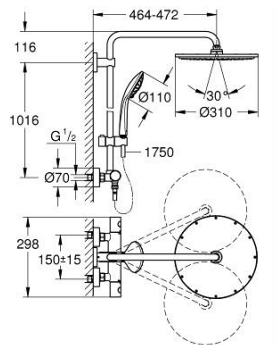

26 075 DC0 EUPHORIA SYSTEM 310 SHOWER SYSTEM WITH SAFETY MIXER FOR WALL MOUNTING

PRODUCT DESCRIPTION

- Colour: supersteel
- consisting of:
 - horizontal swivable 450 mm shower arm
 - exposed Safety Mixer with Aquadimmer function
 - allows change between:
 - Rainshower Cosmopolitan 310 metal head shower
 - spray pattern: Rain
 - maximum flow rate (at 3 bar): 13.5 l/min
 - with ball joint
 - rotation angle $\pm 15^\circ$
 - hand shower Euphoria 110 Massage
 - spray patterns: Rain, Massage, SmartRain
 - maximum flow rate (at 3 bar): 11.5 l/min
 - adjustable in height with gliding element
 - shower hose Silverflex 1750 mm 1/2" x 1/2" (28 388)
 - maximum flow rate system (at 3 bar): 13.5 l/min
 - minimum flow rate 5 l/min.
 - GROHE TurboStat - compact cartridge with wax thermoelement
 - GROHE SafeStop - safety button at 38°C
 - GROHE SafeStop Plus - optional temperature limiter at 43°C included
 - GROHE MetalGrip ergonomically shaped metal handles
 - GROHE DreamSpray - perfect spray pattern
 - GROHE LongLife finish
 - GROHE SprayDimmer - stepless flow rate adjustment
 - Inner WaterGuide - inner insulation for surface protection
 - GROHE SpeedClean - effortless limescale removal
 - TwistStop - to prevent hose from twisting
 - suitable for instantaneous heaters from 18 kW/h
 - optional upgrade: GROHE EasyReach tray (26 362)