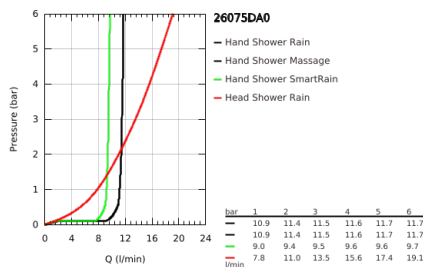

## 26 075 DA0 EUPHORIA SYSTEM 310 SHOWER SYSTEM WITH SAFETY MIXER FOR WALL MOUNTING

### PRODUCT DESCRIPTION

- Colour: warm sunset
- consisting of:
  - horizontal swivable 450 mm shower arm
  - exposed Safety Mixer with Aquadimmer function
  - allows change between:
    - Rainshower Cosmopolitan 310 metal head shower
    - spray pattern: Rain
    - maximum flow rate (at 3 bar): 13.5 l/min
    - with ball joint
    - rotation angle  $\pm 15^\circ$
  - hand shower Euphoria 110 Massage
  - spray patterns: Rain, Massage, SmartRain
  - maximum flow rate (at 3 bar): 11.5 l/min
  - adjustable in height with gliding element
  - shower hose Silverflex 1750 mm 1/2" x 1/2" (28 388)
  - maximum flow rate system (at 3 bar): 13.5 l/min
  - minimum flow rate 5 l/min.
  - GROHE TurboStat - compact cartridge with wax thermoelement
  - GROHE SafeStop - safety button at 38°C
  - GROHE SafeStop Plus - optional temperature limiter at 43°C included
  - GROHE MetalGrip ergonomically shaped metal handles
  - GROHE DreamSpray - perfect spray pattern
  - GROHE LongLife finish
  - GROHE SprayDimmer - stepless flow rate adjustment
  - Inner WaterGuide - inner insulation for surface protection
  - GROHE SpeedClean - effortless limescale removal
  - TwistStop - to prevent hose from twisting
  - suitable for instantaneous heaters from 18 kW/h
  - optional upgrade: GROHE EasyReach tray (26 362)