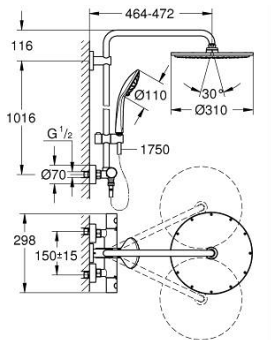

## 26 075 DA0 EUPHORIA SYSTEM 310 SHOWER SYSTEM WITH SAFETY MIXER FOR WALL MOUNTING

### PRODUCT DESCRIPTION

- Colour: warm sunset
- consisting of:
  - horizontal swivable 450 mm shower arm
  - exposed Safety Mixer with Aquadimmer function
  - allows change between:
    - Rainshower Cosmopolitan 310 metal head shower
    - spray pattern: Rain
    - maximum flow rate (at 3 bar): 13.5 l/min
    - with ball joint
    - rotation angle  $\pm 15^\circ$
  - hand shower Euphoria 110 Massage
  - spray patterns: Rain, Massage, SmartRain
  - maximum flow rate (at 3 bar): 11.5 l/min
  - adjustable in height with gliding element
  - shower hose Silverflex 1750 mm 1/2" x 1/2" (28 388)
  - maximum flow rate system (at 3 bar): 13.5 l/min
  - minimum flow rate 5 l/min.
  - GROHE TurboStat - compact cartridge with wax thermoelement
  - GROHE SafeStop - safety button at 38°C
  - GROHE SafeStop Plus - optional temperature limiter at 43°C included
  - GROHE MetalGrip ergonomically shaped metal handles
  - GROHE DreamSpray - perfect spray pattern
  - GROHE LongLife finish
  - GROHE SprayDimmer - stepless flow rate adjustment
  - Inner WaterGuide - inner insulation for surface protection
  - GROHE SpeedClean - effortless limescale removal
  - TwistStop - to prevent hose from twisting
  - suitable for instantaneous heaters from 18 kW/h
  - optional upgrade: GROHE EasyReach tray (26 362)