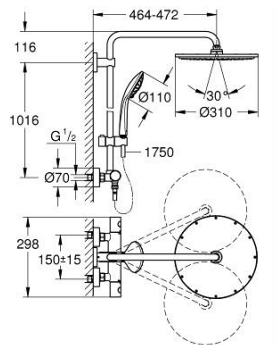

26 075 AL0 EUPHORIA SYSTEM 310 SHOWER SYSTEM WITH SAFETY MIXER FOR WALL MOUNTING

PRODUCT DESCRIPTION

- Colour: brushed hard graphite
- consisting of:
 - horizontal swivable 450 mm shower arm
 - exposed Safety Mixer with Aquadimmer function
 - allows change between:
 - Rainshower Cosmopolitan 310 metal head shower
 - spray pattern: Rain
 - maximum flow rate (at 3 bar): 13.5 l/min
 - with ball joint
 - rotation angle $\pm 15^\circ$
 - hand shower Euphoria 110 Massage
 - spray patterns: Rain, Massage, SmartRain
 - maximum flow rate (at 3 bar): 11.5 l/min
 - adjustable in height with gliding element
 - shower hose Silverflex 1750 mm 1/2" x 1/2" (28 388)
 - maximum flow rate system (at 3 bar): 13.5 l/min
 - minimum flow rate 5 l/min.
- GROHE TurboStat - compact cartridge with wax thermoelement
- GROHE SafeStop - safety button at 38°C
- GROHE SafeStop Plus - optional temperature limiter at 43°C included
- GROHE MetalGrip ergonomically shaped metal handles
- GROHE DreamSpray - perfect spray pattern
- GROHE LongLife finish
- GROHE SprayDimmer - stepless flow rate adjustment
- Inner WaterGuide - inner insulation for surface protection
- GROHE SpeedClean - effortless limescale removal
- TwistStop - to prevent hose from twisting
- suitable for instantaneous heaters from 18 kW/h
- optional upgrade: GROHE EasyReach tray (26 362)