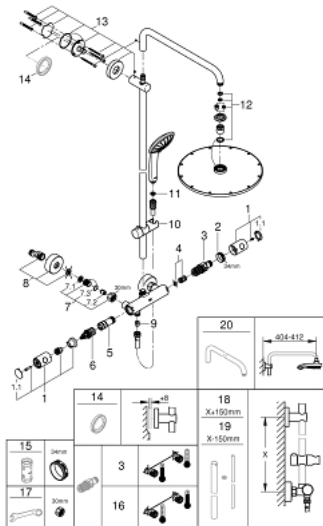

26 075 AL0 EUPHORIA SYSTEM 310 SHOWER SYSTEM WITH SAFETY MIXER FOR WALL MOUNTING

SPARE PARTS

- 1: Metal handle 1/2" (Spare part-nr. 47984AL0)
 - 1.1: Cover cap (Spare part-nr. 64585ALM)
 - 2: Fitting ring (Spare part-nr. 47743000)
 - 3: Thermostatic compact cartridge 1/2" (Spare part-nr. 47439000)
 - 4: Buffer (Spare part-nr. 47398000)
 - 5: Water flow (Spare part-nr. 47751000)
 - 6: Aquadimmer (Spare part-nr. 12433000)
 - 7: Non-return valve (Spare part-nr. 47189AL0)
 - 7.1: Dirt strainer (Spare part-nr. 0726400M)
 - 7.2: Non-return valve (Spare part-nr. 08565000)
 - 7.3: O-ring $\varnothing 17 \times \varnothing 2$ (Spare part-nr. 0305500M)
 - 8: S-union (Spare part-nr. 12662AL0)
 - 9: Non-return valve (Spare part-nr. 08565000)
 - 10: Glider (Spare part-nr. 12140AL0)
 - 11: Dirt strainer (Spare part-nr. 0700200M)
 - 12: Inlet valve assembly (Spare part-nr. 45933000)
 - 13: Shower bar holder (Spare part-nr. 48279AL0)
 - 15: Socket Spanner (Spare part-nr. 19332000)*
 - 16: GROHE TurboStat cartridge 1/2" (Spare part-nr. 47175000)*
 - 17: Special spanner (Spare part-nr. 19377000)*
- * Optional accessories