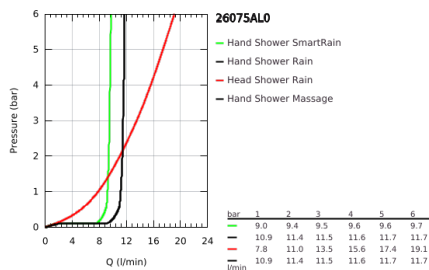

26 075 AL0 EUPHORIA SYSTEM 310 SHOWER SYSTEM WITH SAFETY MIXER FOR WALL MOUNTING

PRODUCT DESCRIPTION

- Colour: brushed hard graphite
- consisting of:
 - horizontal swivable 450 mm shower arm
 - exposed Safety Mixer with Aquadimmer function
 - allows change between:
 - Rainshower Cosmopolitan 310 metal head shower
 - spray pattern: Rain
 - maximum flow rate (at 3 bar): 13.5 l/min
 - with ball joint
 - rotation angle $\pm 15^\circ$
 - hand shower Euphoria 110 Massage
 - spray patterns: Rain, Massage, SmartRain
 - maximum flow rate (at 3 bar): 11.5 l/min
 - adjustable in height with gliding element
 - shower hose Silverflex 1750 mm 1/2" x 1/2" (28 388)
 - maximum flow rate system (at 3 bar): 13.5 l/min
 - minimum flow rate 5 l/min.
- GROHE TurboStat - compact cartridge with wax thermoelement
- GROHE SafeStop - safety button at 38°C
- GROHE SafeStop Plus - optional temperature limiter at 43°C included
- GROHE MetalGrip ergonomically shaped metal handles
- GROHE DreamSpray - perfect spray pattern
- GROHE LongLife finish
- GROHE SprayDimmer - stepless flow rate adjustment
- Inner WaterGuide - inner insulation for surface protection
- GROHE SpeedClean - effortless limescale removal
- TwistStop - to prevent hose from twisting
- suitable for instantaneous heaters from 18 kW/h
- optional upgrade: GROHE EasyReach tray (26 362)