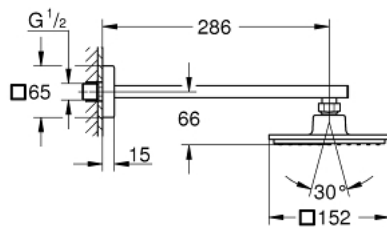

26 073 000 EUPHORIA CUBE 150 HEAD SHOWER SET 286 MM, 1 SPRAY

PRODUCT DESCRIPTION

- Colour: chrome
- consisting of:
 - head shower Euphoria Cube 150 (27 705 000)
 - spray pattern: Rain
 - maximum flow rate (at 3 bar): 8 l/min
 - shower arm Rainshower 286 mm (27 709 000)
- GROHE EcoJoy - less water, perfect flow
- GROHE DreamSpray - perfect spray pattern
- GROHE LongLife finish
- GROHE SpeedClean - effortless limescale removal
- Inner WaterGuide - inner insulation for surface protection
- suitable for instantaneous heater
- minimum pressure 1.0 bar

26 073 000 **EUPHORIA CUBE 150 HEAD SHOWER SET 286 MM, 1 SPRAY**

SPARE PARTS

1: Fibre seal dia. Ø18.5 x Ø12 x 2 (Spare part-nr. 0138900M)

2: Dirt strainer (Spare part-nr. 0676800M)