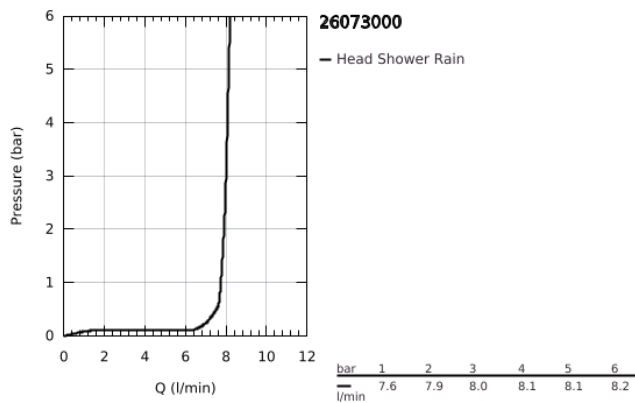

26 073 000 EUPHORIA CUBE 150 HEAD SHOWER SET 286 MM, 1 SPRAY

PRODUCT DESCRIPTION

- Colour: chrome
- consisting of:
 - head shower Euphoria Cube 150 (27 705 000)
 - spray pattern: Rain
 - maximum flow rate (at 3 bar): 8 l/min
 - shower arm Rainshower 286 mm (27 709 000)
- GROHE EcoJoy - less water, perfect flow
- GROHE DreamSpray - perfect spray pattern
- GROHE LongLife finish
- GROHE SpeedClean - effortless limescale removal
- Inner WaterGuide - inner insulation for surface protection
- suitable for instantaneous heater
- minimum pressure 1.0 bar

26 073 000 **EUPHORIA CUBE 150 HEAD SHOWER SET 286 MM, 1 SPRAY**

SPARE PARTS

1: Fibre seal dia. Ø18.5 x Ø12 x 2 (Spare part-nr. 0138900M)

2: Dirt strainer (Spare part-nr. 0676800M)