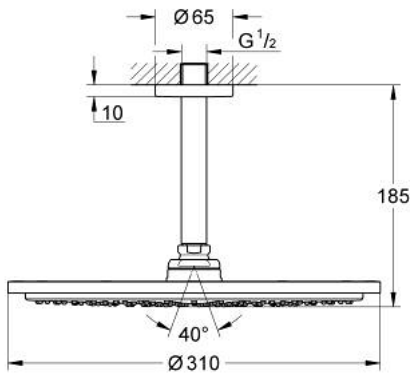

26 067 KF0 **RAINSHOWER COSMOPOLITAN 310 HEAD SHOWER SET CEILING 142 MM, 1 SPRAY**

PRODUCT DESCRIPTION

- Colour: phantom black
- head shower Rainshower Cosmopolitan 310
- material: metal
- spray pattern: Rain
- maximum flow rate (at 3 bar): 8 l/min
- Rainshower shower arm ceiling 142 mm
- GROHE EcoJoy - less water, perfect flow
- GROHE DreamSpray - perfect spray pattern
- GROHE SpeedClean - effortless limescale removal
- suitable for instantaneous heater

26 067 KF0 **RAINSHOWER COSMOPOLITAN 310 HEAD SHOWER SET CEILING 142 MM, 1
SPRAY**

SPARE PARTS

- 1: escutcheon (Spare part-nr. 11741KF0)
- 2: Inlet valve assembly (Spare part-nr. 45933000)