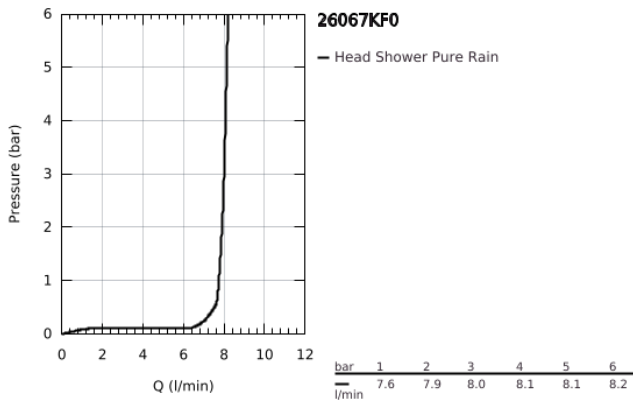

26 067 KF0 **RAINSHOWER COSMOPOLITAN 310 HEAD SHOWER SET CEILING 142 MM, 1 SPRAY**

PRODUCT DESCRIPTION

- Colour: phantom black
- head shower Rainshower Cosmopolitan 310
- material: metal
- spray pattern: Rain
- maximum flow rate (at 3 bar): 8 l/min
- Rainshower shower arm ceiling 142 mm
- GROHE EcoJoy - less water, perfect flow
- GROHE DreamSpray - perfect spray pattern
- GROHE SpeedClean - effortless limescale removal
- suitable for instantaneous heater

26 067 KF0 **RAINSHOWER COSMOPOLITAN 310 HEAD SHOWER SET CEILING 142 MM, 1
SPRAY**

SPARE PARTS

- 1: escutcheon (Spare part-nr. 11741KF0)
- 2: Inlet valve assembly (Spare part-nr. 45933000)