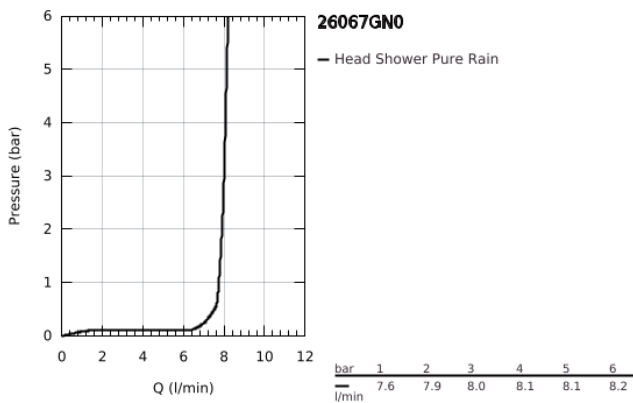

26 067 GN0 RAINSHOWER COSMOPOLITAN 310 HEAD SHOWER SET CEILING 142 MM, 1 SPRAY

PRODUCT DESCRIPTION

- Colour: brushed cool sunrise
- consisting of:
 - head shower Rainshower Cosmopolitan 310
 - material: metal
 - spray pattern: Rain
- maximum flow rate (at 3 bar): 8 l/min
- Rainshower shower arm ceiling 142 mm
- GROHE EcoJoy - less water, perfect flow
- GROHE DreamSpray - perfect spray pattern
- GROHE LongLife finish
- GROHE SpeedClean - effortless limescale removal
- suitable for instantaneous heater
- minimum pressure 1.0 bar

26 067 GN0 **RAINSHOWER COSMOPOLITAN 310 HEAD SHOWER SET CEILING 142 MM, 1
SPRAY**

SPARE PARTS

1: escutcheon (Spare part-nr. 11741GN0)

2: Inlet valve assembly (Spare part-nr. 45933000)