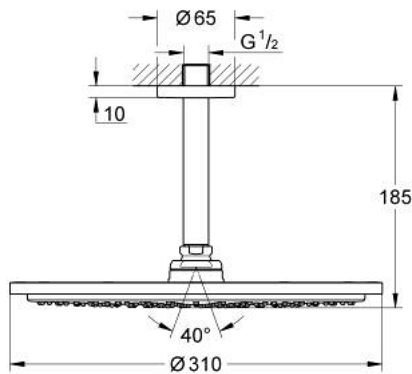

26 067 GN0 RAINSHOWER COSMOPOLITAN 310 HEAD SHOWER SET CEILING 142 MM, 1 SPRAY

PRODUCT DESCRIPTION

- Colour: brushed cool sunrise
- consisting of:
 - head shower Rainshower Cosmopolitan 310
 - material: metal
 - spray pattern: Rain
- maximum flow rate (at 3 bar): 8 l/min
- Rainshower shower arm ceiling 142 mm
- GROHE EcoJoy - less water, perfect flow
- GROHE DreamSpray - perfect spray pattern
- GROHE LongLife finish
- GROHE SpeedClean - effortless limescale removal
- suitable for instantaneous heater
- minimum pressure 1.0 bar

26 067 GN0 **RAINSHOWER COSMOPOLITAN 310 HEAD SHOWER SET CEILING 142 MM, 1
SPRAY**

SPARE PARTS

1: escutcheon (Spare part-nr. 11741GN0)

2: Inlet valve assembly (Spare part-nr. 45933000)