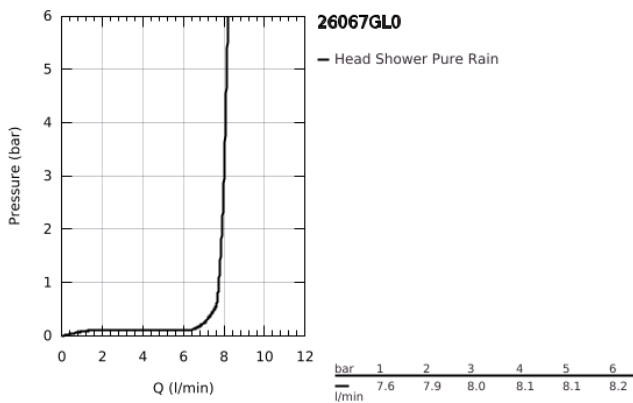

**26 067 GL0 RAINSHOWER COSMOPOLITAN 310 HEAD SHOWER SET CEILING 142 MM, 1 SPRAY**

**PRODUCT DESCRIPTION**

- Colour: cool sunrise
- consisting of:
  - head shower Rainshower Cosmopolitan 310
  - material: metal
  - spray pattern: Rain
- maximum flow rate (at 3 bar): 8 l/min
- Rainshower shower arm ceiling 142 mm
- GROHE EcoJoy - less water, perfect flow
- GROHE DreamSpray - perfect spray pattern
- GROHE LongLife finish
- GROHE SpeedClean - effortless limescale removal
- suitable for instantaneous heater
- minimum pressure 1.0 bar

26 067 GL0 RAINSHOWER COSMOPOLITAN 310 HEAD SHOWER SET CEILING 142 MM, 1  
SPRAY

**SPARE PARTS**

- 1: escutcheon (Spare part-nr. 11741GL0)
- 2: Inlet valve assembly (Spare part-nr. 45933000)