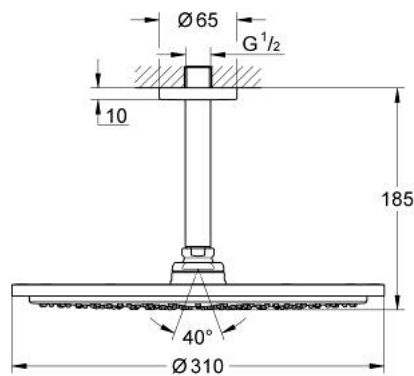

26 067 GL0 RAINSHOWER COSMOPOLITAN 310 HEAD SHOWER SET CEILING 142 MM, 1 SPRAY

PRODUCT DESCRIPTION

- Colour: cool sunrise
- consisting of:
 - head shower Rainshower Cosmopolitan 310
 - material: metal
 - spray pattern: Rain
- maximum flow rate (at 3 bar): 8 l/min
- Rainshower shower arm ceiling 142 mm
- GROHE EcoJoy - less water, perfect flow
- GROHE DreamSpray - perfect spray pattern
- GROHE LongLife finish
- GROHE SpeedClean - effortless limescale removal
- suitable for instantaneous heater
- minimum pressure 1.0 bar

26 067 GL0 **RAINSHOWER COSMOPOLITAN 310 HEAD SHOWER SET CEILING 142 MM, 1
SPRAY**

SPARE PARTS

- 1: escutcheon (Spare part-nr. 11741GL0)
- 2: Inlet valve assembly (Spare part-nr. 45933000)