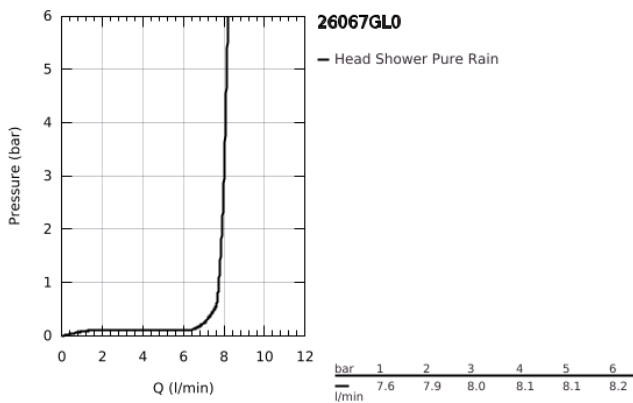

26 067 GL0 RAINSHOWER COSMOPOLITAN 310 HEAD SHOWER SET CEILING 142 MM, 1 SPRAY

PRODUCT DESCRIPTION

- Colour: cool sunrise
- consisting of:
 - head shower Rainshower Cosmopolitan 310
 - material: metal
 - spray pattern: Rain
- maximum flow rate (at 3 bar): 8 l/min
- Rainshower shower arm ceiling 142 mm
- GROHE EcoJoy - less water, perfect flow
- GROHE DreamSpray - perfect spray pattern
- GROHE LongLife finish
- GROHE SpeedClean - effortless limescale removal
- suitable for instantaneous heater
- minimum pressure 1.0 bar

26 067 GL0 **RAINSHOWER COSMOPOLITAN 310 HEAD SHOWER SET CEILING 142 MM, 1
SPRAY**

SPARE PARTS

- 1: escutcheon (Spare part-nr. 11741GL0)
- 2: Inlet valve assembly (Spare part-nr. 45933000)