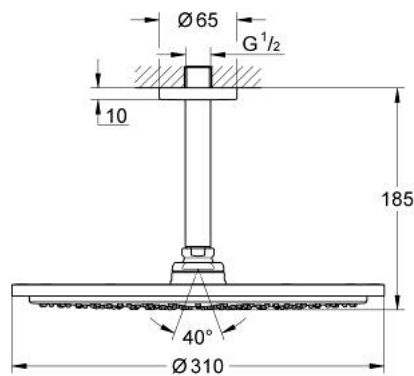

**26 067 GL0 RAINSHOWER COSMOPOLITAN 310 HEAD SHOWER SET CEILING 142 MM, 1 SPRAY**

**PRODUCT DESCRIPTION**

- Colour: cool sunrise
- consisting of:
  - head shower Rainshower Cosmopolitan 310
  - material: metal
  - spray pattern: Rain
- maximum flow rate (at 3 bar): 8 l/min
- Rainshower shower arm ceiling 142 mm
- GROHE EcoJoy - less water, perfect flow
- GROHE DreamSpray - perfect spray pattern
- GROHE LongLife finish
- GROHE SpeedClean - effortless limescale removal
- suitable for instantaneous heater
- minimum pressure 1.0 bar

26 067 GL0 RAINSHOWER COSMOPOLITAN 310 HEAD SHOWER SET CEILING 142 MM, 1  
SPRAY

**SPARE PARTS**

- 1: escutcheon (Spare part-nr. 11741GL0)
- 2: Inlet valve assembly (Spare part-nr. 45933000)