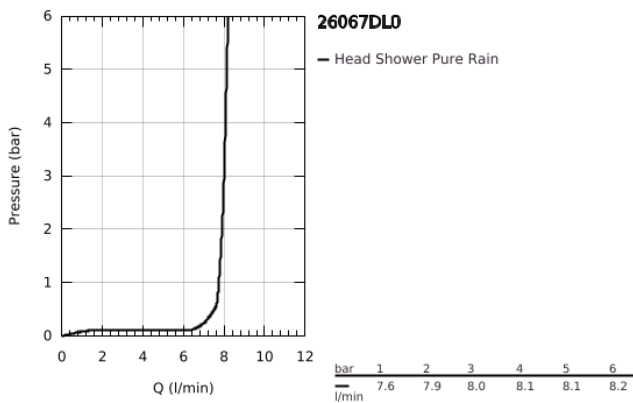

26 067 DL0 RAINSHOWER COSMOPOLITAN 310 HEAD SHOWER SET CEILING 142 MM, 1 SPRAY

PRODUCT DESCRIPTION

- Colour: brushed warm sunset
- consisting of:
 - head shower Rainshower Cosmopolitan 310
- material: metal
- spray pattern: Rain
- maximum flow rate (at 3 bar): 8 l/min
- Rainshower shower arm ceiling 142 mm
- GROHE EcoJoy - less water, perfect flow
- GROHE DreamSpray - perfect spray pattern
- GROHE LongLife finish
- GROHE SpeedClean - effortless limescale removal
- suitable for instantaneous heater
- minimum pressure 1.0 bar

26 067 DL0 **RAINSHOWER COSMOPOLITAN 310 HEAD SHOWER SET CEILING 142 MM, 1
SPRAY**

SPARE PARTS

- 1: escutcheon (Spare part-nr. 11741DL0)
- 2: Inlet valve assembly (Spare part-nr. 45933000)