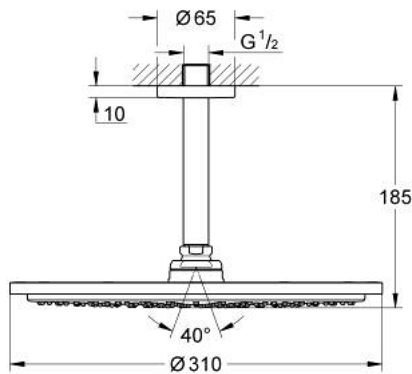

26 067 DL0 RAINSHOWER COSMOPOLITAN 310 HEAD SHOWER SET CEILING 142 MM, 1 SPRAY

PRODUCT DESCRIPTION

- Colour: brushed warm sunset
- consisting of:
 - head shower Rainshower Cosmopolitan 310
- material: metal
- spray pattern: Rain
- maximum flow rate (at 3 bar): 8 l/min
- Rainshower shower arm ceiling 142 mm
- GROHE EcoJoy - less water, perfect flow
- GROHE DreamSpray - perfect spray pattern
- GROHE LongLife finish
- GROHE SpeedClean - effortless limescale removal
- suitable for instantaneous heater
- minimum pressure 1.0 bar

26 067 DL0 **RAINSHOWER COSMOPOLITAN 310 HEAD SHOWER SET CEILING 142 MM, 1
SPRAY**

SPARE PARTS

- 1: escutcheon (Spare part-nr. 11741DL0)
- 2: Inlet valve assembly (Spare part-nr. 45933000)