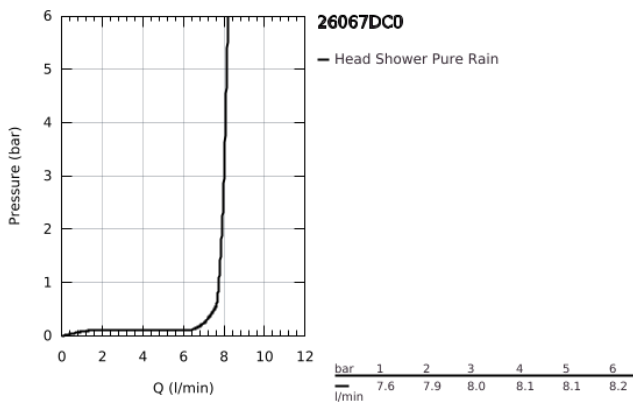

## 26 067 DC0 RAINSHOWER COSMOPOLITAN 310 HEAD SHOWER SET CEILING 142 MM, 1 SPRAY

### PRODUCT DESCRIPTION

- Colour: supersteel
- consisting of:
  - head shower Rainshower Cosmopolitan 310
- material: metal
- spray pattern: Rain
- maximum flow rate (at 3 bar): 8 l/min
- Rainshower shower arm ceiling 142 mm
- GROHE EcoJoy - less water, perfect flow
- GROHE DreamSpray - perfect spray pattern
- GROHE LongLife finish
- GROHE SpeedClean - effortless limescale removal
- suitable for instantaneous heater
- minimum pressure 1.0 bar

26 067 DC0 **RAINSHOWER COSMOPOLITAN 310 HEAD SHOWER SET CEILING 142 MM, 1  
SPRAY**

**SPARE PARTS**

- 1: Escutcheon (Spare part-nr. 11741DC0)
- 2: Inlet valve assembly (Spare part-nr. 45933000)