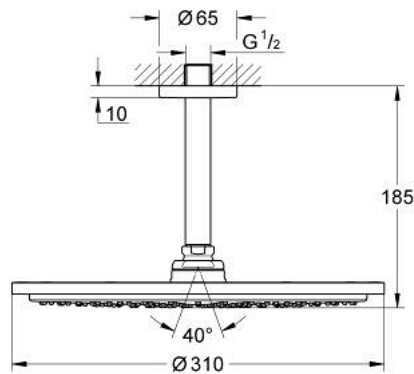

## 26 067 DC0 RAINSHOWER COSMOPOLITAN 310 HEAD SHOWER SET CEILING 142 MM, 1 SPRAY

### PRODUCT DESCRIPTION

- Colour: supersteel
- consisting of:
  - head shower Rainshower Cosmopolitan 310
- material: metal
- spray pattern: Rain
- maximum flow rate (at 3 bar): 8 l/min
- Rainshower shower arm ceiling 142 mm
- GROHE EcoJoy - less water, perfect flow
- GROHE DreamSpray - perfect spray pattern
- GROHE LongLife finish
- GROHE SpeedClean - effortless limescale removal
- suitable for instantaneous heater
- minimum pressure 1.0 bar

26 067 DC0 **RAINSHOWER COSMOPOLITAN 310 HEAD SHOWER SET CEILING 142 MM, 1  
SPRAY**

**SPARE PARTS**

- 1: Escutcheon (Spare part-nr. 11741DC0)
- 2: Inlet valve assembly (Spare part-nr. 45933000)