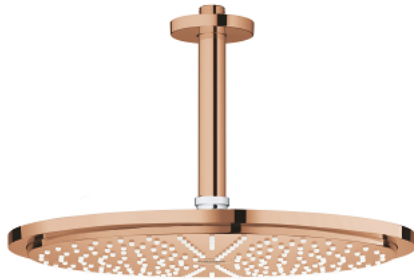

26 067 DA0 **RAINSHOWER COSMOPOLITAN 310 HEAD SHOWER SET CEILING 142 MM, 1 SPRAY**

PRODUCT DESCRIPTION

- Colour: warm sunset
- consisting of:
 - head shower Rainshower Cosmopolitan 310
- material: metal
- spray pattern: Rain
- maximum flow rate (at 3 bar): 8 l/min
- Rainshower shower arm ceiling 142 mm
- GROHE EcoJoy - less water, perfect flow
- GROHE DreamSpray - perfect spray pattern
- GROHE LongLife finish
- GROHE SpeedClean - effortless limescale removal
- suitable for instantaneous heater
- minimum pressure 1.0 bar

26 067 DA0 **RAINSHOWER COSMOPOLITAN 310 HEAD SHOWER SET CEILING 142 MM, 1
SPRAY**

SPARE PARTS

- 1: escutcheon (Spare part-nr. 11741DA0)
- 2: Inlet valve assembly (Spare part-nr. 45933000)