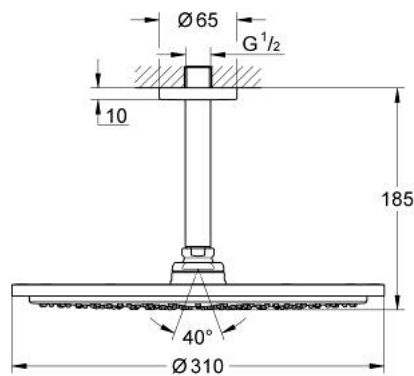

26 067 DA0 **RAINSHOWER COSMOPOLITAN 310 HEAD SHOWER SET CEILING 142 MM, 1 SPRAY**

PRODUCT DESCRIPTION

- Colour: warm sunset
- consisting of:
 - head shower Rainshower Cosmopolitan 310
- material: metal
- spray pattern: Rain
- maximum flow rate (at 3 bar): 8 l/min
- Rainshower shower arm ceiling 142 mm
- GROHE EcoJoy - less water, perfect flow
- GROHE DreamSpray - perfect spray pattern
- GROHE LongLife finish
- GROHE SpeedClean - effortless limescale removal
- suitable for instantaneous heater
- minimum pressure 1.0 bar

26 067 DA0 **RAINSHOWER COSMOPOLITAN 310 HEAD SHOWER SET CEILING 142 MM, 1
SPRAY**

SPARE PARTS

- 1: escutcheon (Spare part-nr. 11741DA0)
- 2: Inlet valve assembly (Spare part-nr. 45933000)