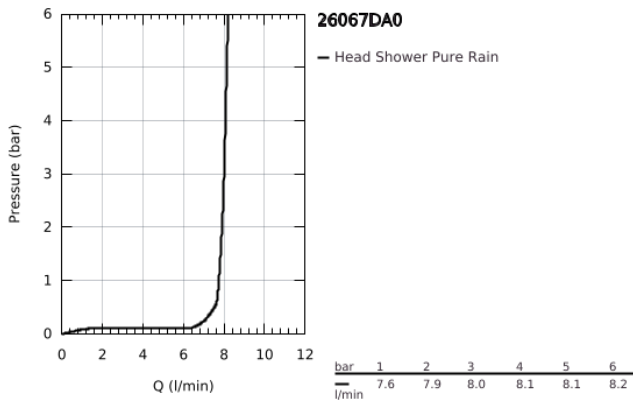

26 067 DA0 **RAINSHOWER COSMOPOLITAN 310 HEAD SHOWER SET CEILING 142 MM, 1 SPRAY**

PRODUCT DESCRIPTION

- Colour: warm sunset
- consisting of:
 - head shower Rainshower Cosmopolitan 310
- material: metal
- spray pattern: Rain
- maximum flow rate (at 3 bar): 8 l/min
- Rainshower shower arm ceiling 142 mm
- GROHE EcoJoy - less water, perfect flow
- GROHE DreamSpray - perfect spray pattern
- GROHE LongLife finish
- GROHE SpeedClean - effortless limescale removal
- suitable for instantaneous heater
- minimum pressure 1.0 bar

26 067 DA0 **RAINSHOWER COSMOPOLITAN 310 HEAD SHOWER SET CEILING 142 MM, 1
SPRAY**

SPARE PARTS

- 1: escutcheon (Spare part-nr. 11741DA0)
- 2: Inlet valve assembly (Spare part-nr. 45933000)