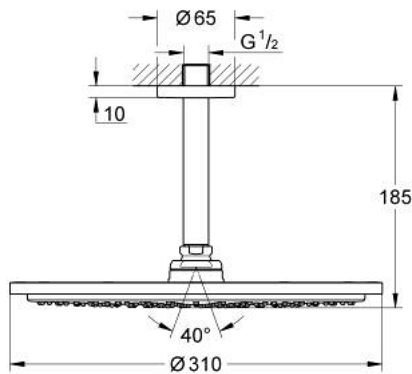

26 067 AL0 RAINSHOWER COSMOPOLITAN 310 HEAD SHOWER SET CEILING 142 MM, 1 SPRAY

PRODUCT DESCRIPTION

- Colour: brushed hard graphite
- consisting of:
 - head shower Rainshower Cosmopolitan 310
 - material: metal
 - spray pattern: Rain
- maximum flow rate (at 3 bar): 8 l/min
- Rainshower shower arm ceiling 142 mm
- GROHE EcoJoy - less water, perfect flow
- GROHE DreamSpray - perfect spray pattern
- GROHE LongLife finish
- GROHE SpeedClean - effortless limescale removal
- suitable for instantaneous heater
- minimum pressure 1.0 bar

26 067 AL0 RAINSHOWER COSMOPOLITAN 310 HEAD SHOWER SET CEILING 142 MM, 1
SPRAY

SPARE PARTS

- 1: Escutcheon (Spare part-nr. 11741AL0)
- 2: Inlet valve assembly (Spare part-nr. 45933000)