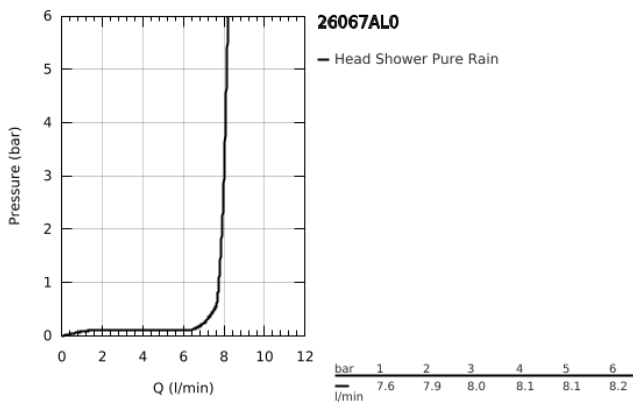

26 067 AL0 RAINSHOWER COSMOPOLITAN 310 HEAD SHOWER SET CEILING 142 MM, 1 SPRAY

PRODUCT DESCRIPTION

- Colour: brushed hard graphite
- consisting of:
 - head shower Rainshower Cosmopolitan 310
 - material: metal
 - spray pattern: Rain
- maximum flow rate (at 3 bar): 8 l/min
- Rainshower shower arm ceiling 142 mm
- GROHE EcoJoy - less water, perfect flow
- GROHE DreamSpray - perfect spray pattern
- GROHE LongLife finish
- GROHE SpeedClean - effortless limescale removal
- suitable for instantaneous heater
- minimum pressure 1.0 bar

26 067 AL0 RAINSHOWER COSMOPOLITAN 310 HEAD SHOWER SET CEILING 142 MM, 1
SPRAY

SPARE PARTS

- 1: Escutcheon (Spare part-nr. 11741AL0)
- 2: Inlet valve assembly (Spare part-nr. 45933000)