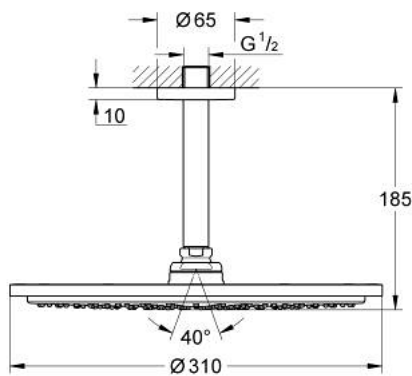

26 067 A00 RAINSHOWER COSMOPOLITAN 310 HEAD SHOWER SET CEILING 142 MM, 1 SPRAY

PRODUCT DESCRIPTION

- Colour: hard graphite
- consisting of:
 - head shower Rainshower Cosmopolitan 310
- material: metal
- spray pattern: Rain
- maximum flow rate (at 3 bar): 8 l/min
- Rainshower shower arm ceiling 142 mm
- GROHE EcoJoy - less water, perfect flow
- GROHE DreamSpray - perfect spray pattern
- GROHE LongLife finish
- GROHE SpeedClean - effortless limescale removal
- suitable for instantaneous heater
- minimum pressure 1.0 bar

26 067 A00 **RAINSHOWER COSMOPOLITAN 310 HEAD SHOWER SET CEILING 142 MM, 1
SPRAY**

SPARE PARTS

- 1: escutcheon (Spare part-nr. 11741A00)
- 2: Inlet valve assembly (Spare part-nr. 45933000)