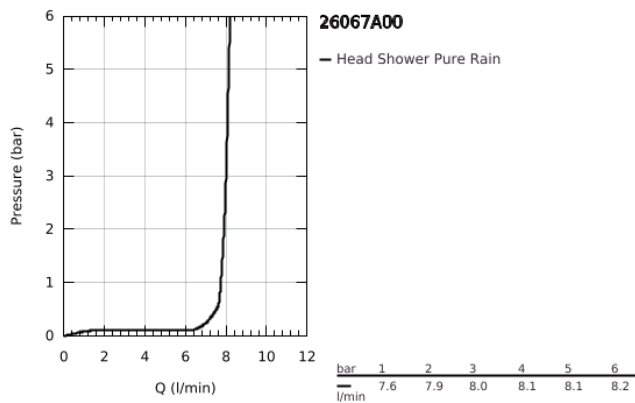

26 067 A00 RAINSHOWER COSMOPOLITAN 310 HEAD SHOWER SET CEILING 142 MM, 1 SPRAY

PRODUCT DESCRIPTION

- Colour: hard graphite
- consisting of:
 - head shower Rainshower Cosmopolitan 310
- material: metal
- spray pattern: Rain
- maximum flow rate (at 3 bar): 8 l/min
- Rainshower shower arm ceiling 142 mm
- GROHE EcoJoy - less water, perfect flow
- GROHE DreamSpray - perfect spray pattern
- GROHE LongLife finish
- GROHE SpeedClean - effortless limescale removal
- suitable for instantaneous heater
- minimum pressure 1.0 bar

26 067 A00 **RAINSHOWER COSMOPOLITAN 310 HEAD SHOWER SET CEILING 142 MM, 1
SPRAY**

SPARE PARTS

- 1: escutcheon (Spare part-nr. 11741A00)
- 2: Inlet valve assembly (Spare part-nr. 45933000)