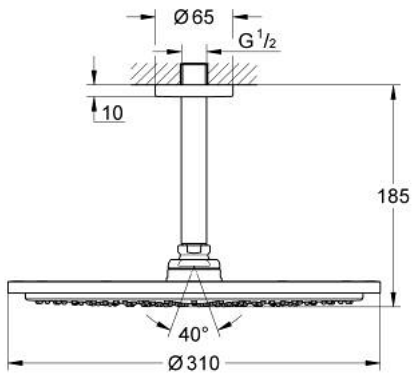

## 26 067 243 0 RAINSHOWER COSMOPOLITAN 310 HEAD SHOWER SET CEILING 142 MM, 1 SPRAY

### PRODUCT DESCRIPTION

- Colour: matte black
- head shower Rainshower Cosmopolitan 310
- material: metal
- spray pattern: Rain
- maximum flow rate (at 3 bar): 8 l/min
- Rainshower shower arm ceiling 142 mm
- GROHE EcoJoy - less water, perfect flow
- GROHE DreamSpray - perfect spray pattern
- GROHE SpeedClean - effortless limescale removal

26 067 243 0 **RAINSHOWER COSMOPOLITAN 310 HEAD SHOWER SET CEILING 142 MM, 1  
SPRAY**

**SPARE PARTS**

- 1: escutcheon (Spare part-nr. 117412430)
- 2: Inlet valve assembly (Spare part-nr. 45933000)