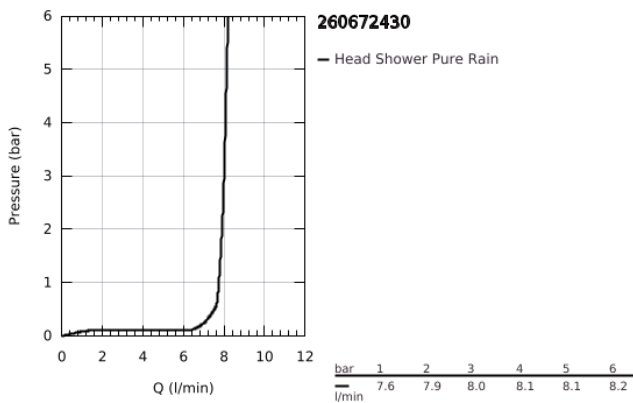

## 26 067 243 0 RAINSHOWER COSMOPOLITAN 310 HEAD SHOWER SET CEILING 142 MM, 1 SPRAY

### PRODUCT DESCRIPTION

- Colour: matte black
- head shower Rainshower Cosmopolitan 310
- material: metal
- spray pattern: Rain
- maximum flow rate (at 3 bar): 8 l/min
- Rainshower shower arm ceiling 142 mm
- GROHE EcoJoy - less water, perfect flow
- GROHE DreamSpray - perfect spray pattern
- GROHE SpeedClean - effortless limescale removal

26 067 243 0 **RAINSHOWER COSMOPOLITAN 310 HEAD SHOWER SET CEILING 142 MM, 1  
SPRAY**

**SPARE PARTS**

- 1: escutcheon (Spare part-nr. 117412430)
- 2: Inlet valve assembly (Spare part-nr. 45933000)