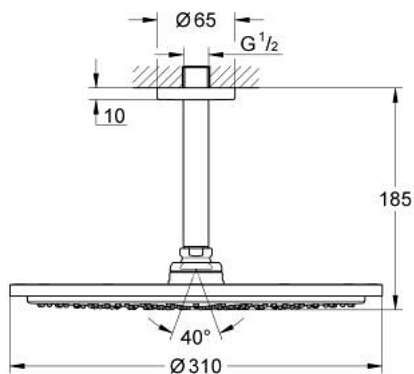

26 067 000 RAINSHOWER COSMOPOLITAN 310 HEAD SHOWER SET CEILING 142 MM, 1 SPRAY

PRODUCT DESCRIPTION

- Colour: chrome
- consisting of:
 - head shower Rainshower Cosmopolitan 310 (27 478)
- material: metal
- spray pattern: Rain
- maximum flow rate (at 3 bar): 8 l/min
- Rainshower shower arm ceiling 142 mm (28 724 000)
- GROHE EcoJoy - less water, perfect flow
- GROHE DreamSpray - perfect spray pattern
- GROHE LongLife finish
- GROHE SpeedClean - effortless limescale removal
- suitable for instantaneous heater
- minimum pressure 1.0 bar

26 067 000 **RAINSHOWER COSMOPOLITAN 310 HEAD SHOWER SET CEILING 142 MM, 1
SPRAY**

SPARE PARTS

- 1: Escutcheon (Spare part-nr. 11741000)
- 2: Inlet valve assembly (Spare part-nr. 45933000)