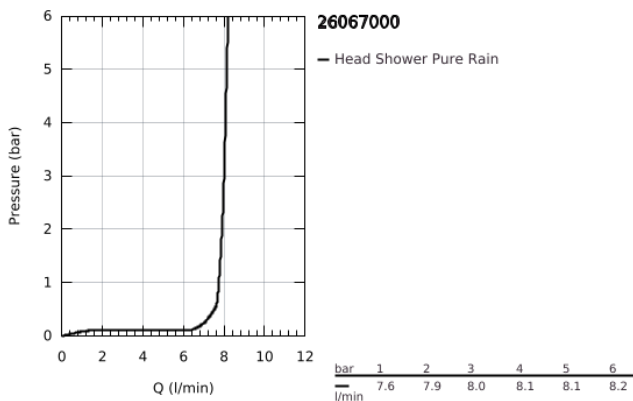

26 067 000 RAINSHOWER COSMOPOLITAN 310 HEAD SHOWER SET CEILING 142 MM, 1 SPRAY

PRODUCT DESCRIPTION

- Colour: chrome
- consisting of:
 - head shower Rainshower Cosmopolitan 310 (27 478)
- material: metal
- spray pattern: Rain
- maximum flow rate (at 3 bar): 8 l/min
- Rainshower shower arm ceiling 142 mm (28 724 000)
- GROHE EcoJoy - less water, perfect flow
- GROHE DreamSpray - perfect spray pattern
- GROHE LongLife finish
- GROHE SpeedClean - effortless limescale removal
- suitable for instantaneous heater
- minimum pressure 1.0 bar

26 067 000 **RAINSHOWER COSMOPOLITAN 310 HEAD SHOWER SET CEILING 142 MM, 1
SPRAY**

SPARE PARTS

- 1: Escutcheon (Spare part-nr. 11741000)
- 2: Inlet valve assembly (Spare part-nr. 45933000)