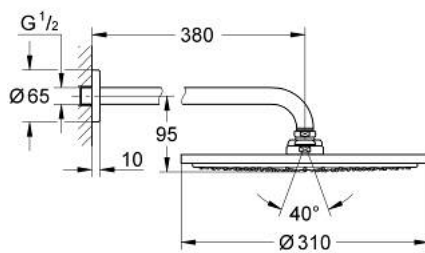

## 26 066 KF0 RAINSHOWER COSMOPOLITAN 310 HEAD SHOWER SET 380 MM, 1 SPRAY

### PRODUCT DESCRIPTION

- Colour: phantom black
- head shower Rainshower Cosmopolitan 310
- material: metal
- spray pattern: Rain
- maximum flow rate (at 3 bar): 8 l/min
- shower arm Rainshower 380 mm
- GROHE DreamSpray - perfect spray pattern
- GROHE SpeedClean - effortless limescale removal
- suitable for instantaneous heater

26 066 KF0 **RAINSHOWER COSMOPOLITAN 310 HEAD SHOWER SET 380 MM, 1 SPRAY**

**SPARE PARTS**

- 1: escutcheon (Spare part-nr. 11741KF0)
- 2: Inlet valve assembly (Spare part-nr. 45933000)