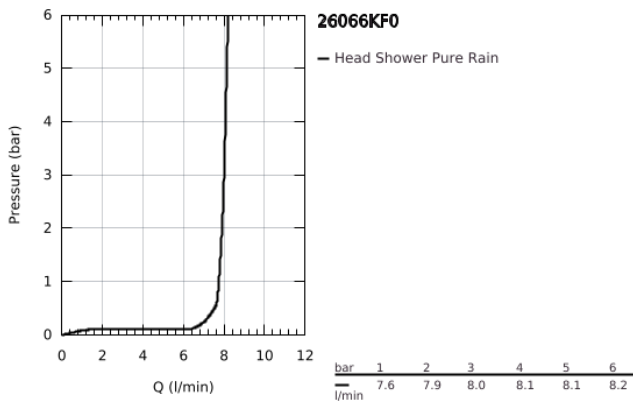

## 26 066 KF0 RAINSHOWER COSMOPOLITAN 310 HEAD SHOWER SET 380 MM, 1 SPRAY

### PRODUCT DESCRIPTION

- Colour: phantom black
- head shower Rainshower Cosmopolitan 310
- material: metal
- spray pattern: Rain
- maximum flow rate (at 3 bar): 8 l/min
- shower arm Rainshower 380 mm
- GROHE DreamSpray - perfect spray pattern
- GROHE SpeedClean - effortless limescale removal
- suitable for instantaneous heater

26 066 KF0 **RAINSHOWER COSMOPOLITAN 310 HEAD SHOWER SET 380 MM, 1 SPRAY**

**SPARE PARTS**

- 1: escutcheon (Spare part-nr. 11741KF0)
- 2: Inlet valve assembly (Spare part-nr. 45933000)