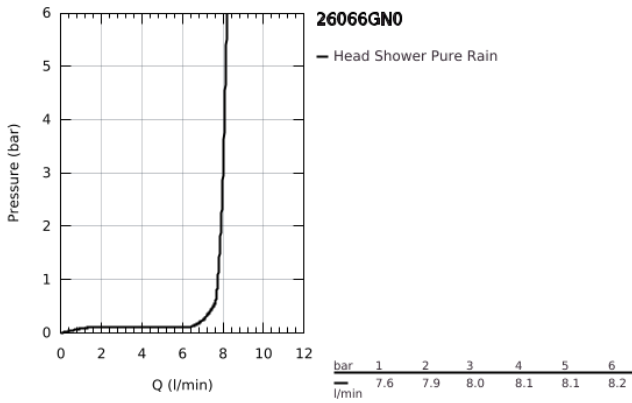

26 066 GN0 RAINSHOWER COSMOPOLITAN 310 HEAD SHOWER SET 380 MM, 1 SPRAY

PRODUCT DESCRIPTION

- Colour: brushed cool sunrise
- consisting of:
 - head shower Rainshower Cosmopolitan 310
 - material: metal
 - spray pattern: Rain
 - maximum flow rate (at 3 bar): 8 l/min
 - shower arm Rainshower 380 mm
- GROHE EcoJoy - less water, perfect flow
- GROHE DreamSpray - perfect spray pattern
- GROHE LongLife finish
- GROHE SpeedClean - effortless limescale removal
- suitable for instantaneous heater
- minimum pressure 1.0 bar

26 066 GN0 **RAINSHOWER COSMOPOLITAN 310 HEAD SHOWER SET 380 MM, 1 SPRAY**

SPARE PARTS

1: escutcheon (Spare part-nr. 11741GN0)

2: Inlet valve assembly (Spare part-nr. 45933000)