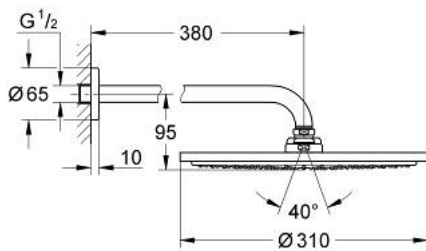

26 066 GN0 RAINSHOWER COSMOPOLITAN 310 HEAD SHOWER SET 380 MM, 1 SPRAY

PRODUCT DESCRIPTION

- Colour: brushed cool sunrise
- consisting of:
 - head shower Rainshower Cosmopolitan 310
 - material: metal
 - spray pattern: Rain
 - maximum flow rate (at 3 bar): 8 l/min
 - shower arm Rainshower 380 mm
- GROHE EcoJoy - less water, perfect flow
- GROHE DreamSpray - perfect spray pattern
- GROHE LongLife finish
- GROHE SpeedClean - effortless limescale removal
- suitable for instantaneous heater
- minimum pressure 1.0 bar

26 066 GN0 **RAINSHOWER COSMOPOLITAN 310 HEAD SHOWER SET 380 MM, 1 SPRAY**

SPARE PARTS

1: escutcheon (Spare part-nr. 11741GN0)

2: Inlet valve assembly (Spare part-nr. 45933000)