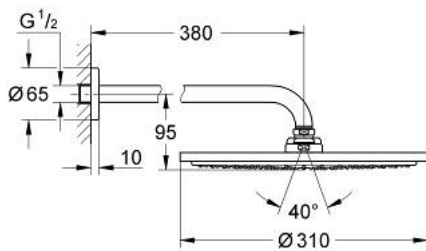

26 066 GL0 **RAINSHOWER COSMOPOLITAN 310 HEAD SHOWER SET 380 MM, 1 SPRAY**

**PRODUCT DESCRIPTION**

- Colour: cool sunrise
- consisting of:
  - head shower Rainshower Cosmopolitan 310
  - material: metal
  - spray pattern: Rain
  - maximum flow rate (at 3 bar): 8 l/min
  - shower arm Rainshower 380 mm
- GROHE EcoJoy - less water, perfect flow
- GROHE DreamSpray - perfect spray pattern
- GROHE LongLife finish
- GROHE SpeedClean - effortless limescale removal
- suitable for instantaneous heater
- minimum pressure 1.0 bar

26 066 GL0 **RAINSHOWER COSMOPOLITAN 310 HEAD SHOWER SET 380 MM, 1 SPRAY**

**SPARE PARTS**

- 1: escutcheon (Spare part-nr. 11741GL0)
- 2: Inlet valve assembly (Spare part-nr. 45933000)