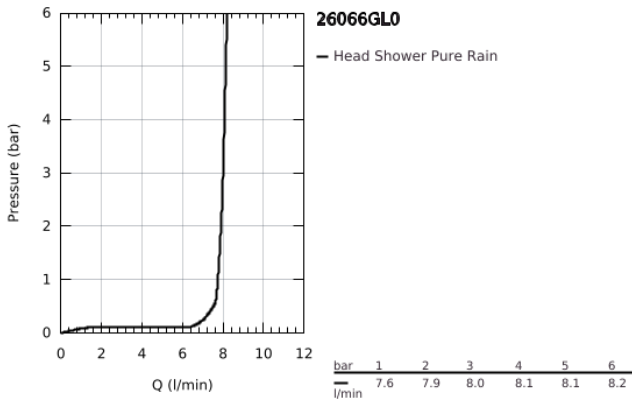

26 066 GL0 **RAINSHOWER COSMOPOLITAN 310 HEAD SHOWER SET 380 MM, 1 SPRAY**

**PRODUCT DESCRIPTION**

- Colour: cool sunrise
- consisting of:
  - head shower Rainshower Cosmopolitan 310
  - material: metal
  - spray pattern: Rain
  - maximum flow rate (at 3 bar): 8 l/min
  - shower arm Rainshower 380 mm
- GROHE EcoJoy - less water, perfect flow
- GROHE DreamSpray - perfect spray pattern
- GROHE LongLife finish
- GROHE SpeedClean - effortless limescale removal
- suitable for instantaneous heater
- minimum pressure 1.0 bar

26 066 GL0 **RAINSHOWER COSMOPOLITAN 310 HEAD SHOWER SET 380 MM, 1 SPRAY**

**SPARE PARTS**

- 1: escutcheon (Spare part-nr. 11741GL0)
- 2: Inlet valve assembly (Spare part-nr. 45933000)