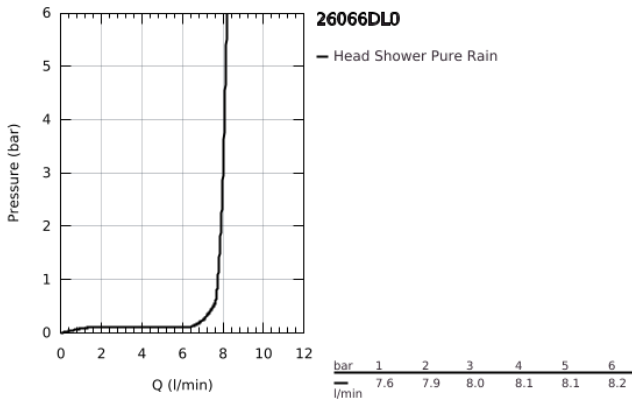

26 066 DL0 **RAINSHOWER COSMOPOLITAN 310 HEAD SHOWER SET 380 MM, 1 SPRAY**

PRODUCT DESCRIPTION

- Colour: brushed warm sunset
- consisting of:
 - head shower Rainshower Cosmopolitan 310
 - material: metal
 - spray pattern: Rain
 - maximum flow rate (at 3 bar): 8 l/min
 - shower arm Rainshower 380 mm
- GROHE EcoJoy - less water, perfect flow
- GROHE DreamSpray - perfect spray pattern
- GROHE LongLife finish
- GROHE SpeedClean - effortless limescale removal
- suitable for instantaneous heater
- minimum pressure 1.0 bar

26 066 DL0 **RAINSHOWER COSMOPOLITAN 310 HEAD SHOWER SET 380 MM, 1 SPRAY**

SPARE PARTS

- 1: escutcheon (Spare part-nr. 11741DL0)
- 2: Inlet valve assembly (Spare part-nr. 45933000)