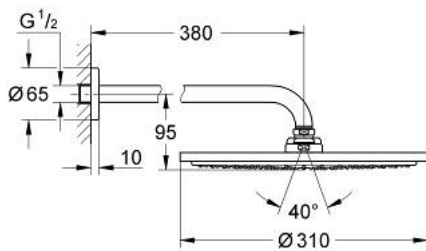

26 066 DL0 **RAINSHOWER COSMOPOLITAN 310 HEAD SHOWER SET 380 MM, 1 SPRAY**

PRODUCT DESCRIPTION

- Colour: brushed warm sunset
- consisting of:
 - head shower Rainshower Cosmopolitan 310
 - material: metal
 - spray pattern: Rain
 - maximum flow rate (at 3 bar): 8 l/min
 - shower arm Rainshower 380 mm
- GROHE EcoJoy - less water, perfect flow
- GROHE DreamSpray - perfect spray pattern
- GROHE LongLife finish
- GROHE SpeedClean - effortless limescale removal
- suitable for instantaneous heater
- minimum pressure 1.0 bar

26 066 DL0 **RAINSHOWER COSMOPOLITAN 310 HEAD SHOWER SET 380 MM, 1 SPRAY**

SPARE PARTS

- 1: escutcheon (Spare part-nr. 11741DL0)
- 2: Inlet valve assembly (Spare part-nr. 45933000)