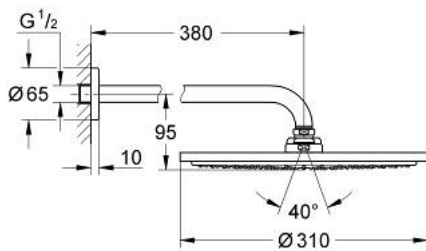

26 066 DC0 **RAINSHOWER COSMOPOLITAN 310 HEAD SHOWER SET 380 MM, 1 SPRAY**

**PRODUCT DESCRIPTION**

- Colour: supersteel
- consisting of:
  - head shower Rainshower Cosmopolitan 310
  - material: metal
  - spray pattern: Rain
  - maximum flow rate (at 3 bar): 8 l/min
  - shower arm Rainshower 380 mm
- GROHE EcoJoy - less water, perfect flow
- GROHE DreamSpray - perfect spray pattern
- GROHE LongLife finish
- GROHE SpeedClean - effortless limescale removal
- suitable for instantaneous heater
- minimum pressure 1.0 bar

26 066 DC0 **RAINSHOWER COSMOPOLITAN 310 HEAD SHOWER SET 380 MM, 1 SPRAY**

**SPARE PARTS**

1: Escutcheon (Spare part-nr. 11741DC0)

2: Inlet valve assembly (Spare part-nr. 45933000)