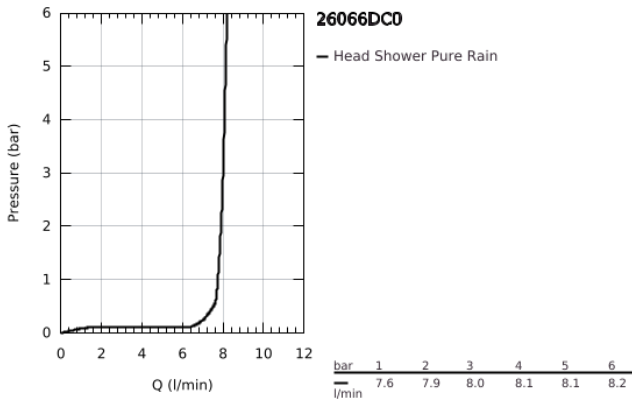

26 066 DC0 **RAINSHOWER COSMOPOLITAN 310 HEAD SHOWER SET 380 MM, 1 SPRAY**

**PRODUCT DESCRIPTION**

- Colour: supersteel
- consisting of:
  - head shower Rainshower Cosmopolitan 310
  - material: metal
  - spray pattern: Rain
  - maximum flow rate (at 3 bar): 8 l/min
  - shower arm Rainshower 380 mm
- GROHE EcoJoy - less water, perfect flow
- GROHE DreamSpray - perfect spray pattern
- GROHE LongLife finish
- GROHE SpeedClean - effortless limescale removal
- suitable for instantaneous heater
- minimum pressure 1.0 bar

26 066 DC0 **RAINSHOWER COSMOPOLITAN 310 HEAD SHOWER SET 380 MM, 1 SPRAY**

**SPARE PARTS**

1: Escutcheon (Spare part-nr. 11741DC0)

2: Inlet valve assembly (Spare part-nr. 45933000)