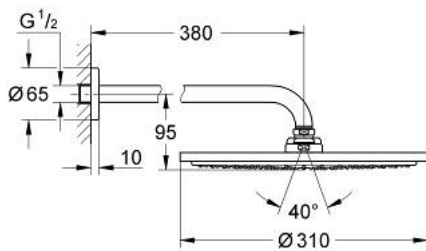

26 066 DA0 **RAINSHOWER COSMOPOLITAN 310 HEAD SHOWER SET 380 MM, 1 SPRAY**

PRODUCT DESCRIPTION

- Colour: warm sunset
- consisting of:
 - head shower Rainshower Cosmopolitan 310
 - material: metal
 - spray pattern: Rain
 - maximum flow rate (at 3 bar): 8 l/min
 - shower arm Rainshower 380 mm
- GROHE EcoJoy - less water, perfect flow
- GROHE DreamSpray - perfect spray pattern
- GROHE LongLife finish
- GROHE SpeedClean - effortless limescale removal
- suitable for instantaneous heater
- minimum pressure 1.0 bar

26 066 DA0 **RAINSHOWER COSMOPOLITAN 310 HEAD SHOWER SET 380 MM, 1 SPRAY**

SPARE PARTS

1: escutcheon (Spare part-nr. 11741DA0)

2: Inlet valve assembly (Spare part-nr. 45933000)