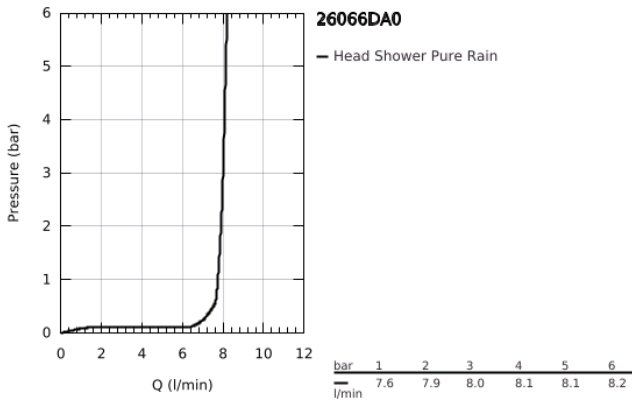

26 066 DA0 **RAINSHOWER COSMOPOLITAN 310 HEAD SHOWER SET 380 MM, 1 SPRAY**

PRODUCT DESCRIPTION

- Colour: warm sunset
- consisting of:
 - head shower Rainshower Cosmopolitan 310
 - material: metal
 - spray pattern: Rain
 - maximum flow rate (at 3 bar): 8 l/min
 - shower arm Rainshower 380 mm
- GROHE EcoJoy - less water, perfect flow
- GROHE DreamSpray - perfect spray pattern
- GROHE LongLife finish
- GROHE SpeedClean - effortless limescale removal
- suitable for instantaneous heater
- minimum pressure 1.0 bar

26 066 DA0 **RAINSHOWER COSMOPOLITAN 310 HEAD SHOWER SET 380 MM, 1 SPRAY**

SPARE PARTS

1: escutcheon (Spare part-nr. 11741DA0)

2: Inlet valve assembly (Spare part-nr. 45933000)