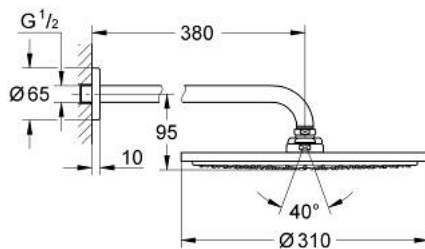

26 066 AL0 RAINSHOWER COSMOPOLITAN 310 HEAD SHOWER SET 380 MM, 1 SPRAY

PRODUCT DESCRIPTION

- Colour: brushed hard graphite
- consisting of:
 - head shower Rainshower Cosmopolitan 310
 - material: metal
 - spray pattern: Rain
 - maximum flow rate (at 3 bar): 8 l/min
 - shower arm Rainshower 380 mm
- GROHE EcoJoy - less water, perfect flow
- GROHE DreamSpray - perfect spray pattern
- GROHE LongLife finish
- GROHE SpeedClean - effortless limescale removal
- suitable for instantaneous heater
- minimum pressure 1.0 bar

26 066 AL0 **RAINSHOWER COSMOPOLITAN 310 HEAD SHOWER SET 380 MM, 1 SPRAY**

SPARE PARTS

- 1: Escutcheon (Spare part-nr. 11741AL0)
- 2: Inlet valve assembly (Spare part-nr. 45933000)