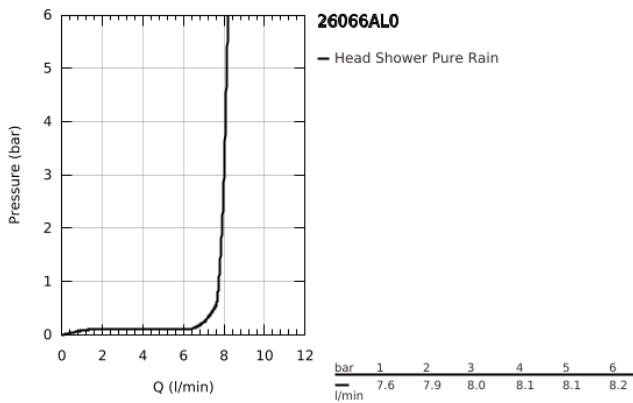

26 066 AL0 RAINSHOWER COSMOPOLITAN 310 HEAD SHOWER SET 380 MM, 1 SPRAY

PRODUCT DESCRIPTION

- Colour: brushed hard graphite
- consisting of:
 - head shower Rainshower Cosmopolitan 310
 - material: metal
 - spray pattern: Rain
 - maximum flow rate (at 3 bar): 8 l/min
 - shower arm Rainshower 380 mm
- GROHE EcoJoy - less water, perfect flow
- GROHE DreamSpray - perfect spray pattern
- GROHE LongLife finish
- GROHE SpeedClean - effortless limescale removal
- suitable for instantaneous heater
- minimum pressure 1.0 bar

26 066 AL0 **RAINSHOWER COSMOPOLITAN 310 HEAD SHOWER SET 380 MM, 1 SPRAY**

SPARE PARTS

- 1: Escutcheon (Spare part-nr. 11741AL0)
- 2: Inlet valve assembly (Spare part-nr. 45933000)