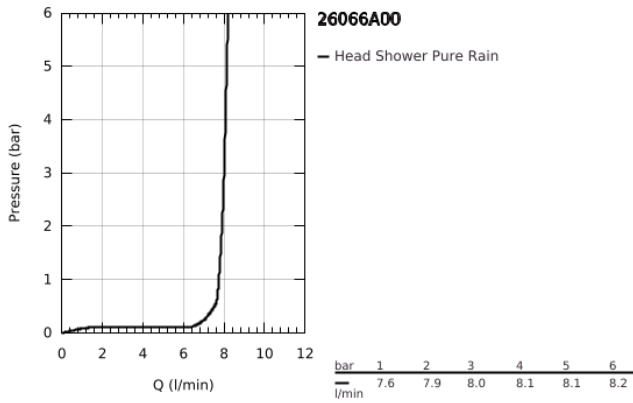

26 066 A00 RAINSHOWER COSMOPOLITAN 310 HEAD SHOWER SET 380 MM, 1 SPRAY

PRODUCT DESCRIPTION

- Colour: hard graphite
- consisting of:
 - head shower Rainshower Cosmopolitan 310
 - material: metal
 - spray pattern: Rain
 - maximum flow rate (at 3 bar): 8 l/min
 - shower arm Rainshower 380 mm
- GROHE EcoJoy - less water, perfect flow
- GROHE DreamSpray - perfect spray pattern
- GROHE LongLife finish
- GROHE SpeedClean - effortless limescale removal
- suitable for instantaneous heater
- minimum pressure 1.0 bar

26 066 A00 **RAINSHOWER COSMOPOLITAN 310 HEAD SHOWER SET 380 MM, 1 SPRAY**

SPARE PARTS

- 1: escutcheon (Spare part-nr. 11741A00)
- 2: Inlet valve assembly (Spare part-nr. 45933000)