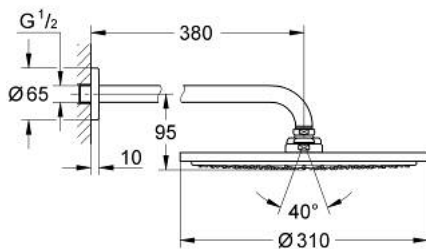

26 066 A00 RAINSHOWER COSMOPOLITAN 310 HEAD SHOWER SET 380 MM, 1 SPRAY

PRODUCT DESCRIPTION

- Colour: hard graphite
- consisting of:
 - head shower Rainshower Cosmopolitan 310
 - material: metal
 - spray pattern: Rain
 - maximum flow rate (at 3 bar): 8 l/min
 - shower arm Rainshower 380 mm
- GROHE EcoJoy - less water, perfect flow
- GROHE DreamSpray - perfect spray pattern
- GROHE LongLife finish
- GROHE SpeedClean - effortless limescale removal
- suitable for instantaneous heater
- minimum pressure 1.0 bar

26 066 A00 **RAINSHOWER COSMOPOLITAN 310 HEAD SHOWER SET 380 MM, 1 SPRAY**

SPARE PARTS

- 1: escutcheon (Spare part-nr. 11741A00)
- 2: Inlet valve assembly (Spare part-nr. 45933000)