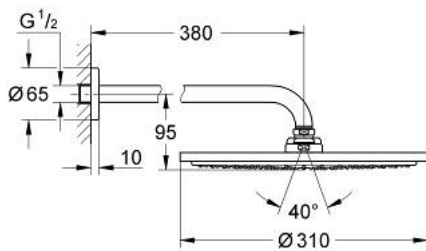

26 066 243 0 **RAINSHOWER COSMOPOLITAN 310 HEAD SHOWER SET 380 MM, 1 SPRAY**

PRODUCT DESCRIPTION

- Colour: matte black
- head shower Rainshower Cosmopolitan 310
- material: metal
- spray pattern: Rain
- maximum flow rate (at 3 bar): 8 l/min
- shower arm Rainshower 380 mm
- GROHE DreamSpray - perfect spray pattern
- GROHE SpeedClean - effortless limescale removal
- suitable for instantaneous heater

26 066 243 0 **RAINSHOWER COSMOPOLITAN 310 HEAD SHOWER SET 380 MM, 1 SPRAY**

SPARE PARTS

1: escutcheon (Spare part-nr. 117412430)

2: Inlet valve assembly (Spare part-nr. 45933000)