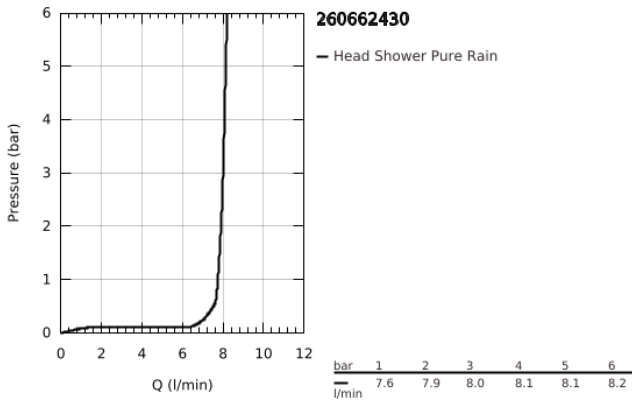

26 066 243 0 **RAINSHOWER COSMOPOLITAN 310 HEAD SHOWER SET 380 MM, 1 SPRAY**

PRODUCT DESCRIPTION

- Colour: matte black
- head shower Rainshower Cosmopolitan 310
- material: metal
- spray pattern: Rain
- maximum flow rate (at 3 bar): 8 l/min
- shower arm Rainshower 380 mm
- GROHE DreamSpray - perfect spray pattern
- GROHE SpeedClean - effortless limescale removal
- suitable for instantaneous heater

26 066 243 0 **RAINSHOWER COSMOPOLITAN 310 HEAD SHOWER SET 380 MM, 1 SPRAY**

SPARE PARTS

1: escutcheon (Spare part-nr. 117412430)

2: Inlet valve assembly (Spare part-nr. 45933000)