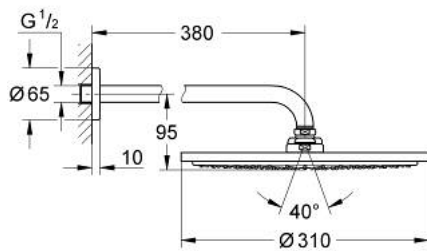

26 066 000 RAINSHOWER COSMOPOLITAN 310 HEAD SHOWER SET 380 MM, 1 SPRAY

PRODUCT DESCRIPTION

- Colour: chrome
- consisting of:
 - head shower Rainshower Cosmopolitan 310 (27 478)
- material: metal
- spray pattern: Rain
- maximum flow rate (at 3 bar): 8 l/min
- Shower arm Rainshower 380 mm (28 361 000)
- GROHE EcoJoy - less water, perfect flow
- GROHE DreamSpray - perfect spray pattern
- GROHE LongLife finish
- GROHE SpeedClean - effortless limescale removal
- suitable for instantaneous heater
- minimum pressure 1.0 bar

26 066 000 **RAINSHOWER COSMOPOLITAN 310 HEAD SHOWER SET 380 MM, 1 SPRAY**

SPARE PARTS

- 1: Escutcheon (Spare part-nr. 11741000)
- 2: Inlet valve assembly (Spare part-nr. 45933000)