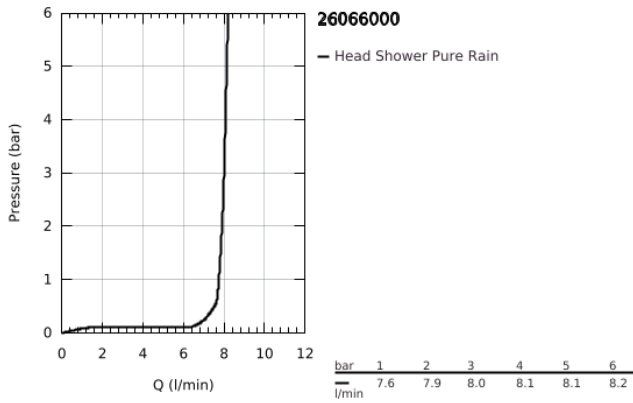

26 066 000 RAINSHOWER COSMOPOLITAN 310 HEAD SHOWER SET 380 MM, 1 SPRAY

PRODUCT DESCRIPTION

- Colour: chrome
- consisting of:
 - head shower Rainshower Cosmopolitan 310 (27 478)
- material: metal
- spray pattern: Rain
- maximum flow rate (at 3 bar): 8 l/min
- Shower arm Rainshower 380 mm (28 361 000)
- GROHE EcoJoy - less water, perfect flow
- GROHE DreamSpray - perfect spray pattern
- GROHE LongLife finish
- GROHE SpeedClean - effortless limescale removal
- suitable for instantaneous heater
- minimum pressure 1.0 bar

26 066 000 **RAINSHOWER COSMOPOLITAN 310 HEAD SHOWER SET 380 MM, 1 SPRAY**

SPARE PARTS

- 1: Escutcheon (Spare part-nr. 11741000)
- 2: Inlet valve assembly (Spare part-nr. 45933000)