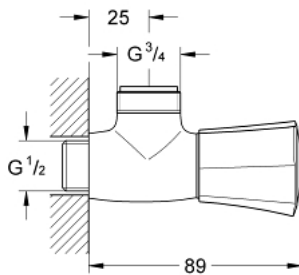

26 010 001 **COSTA L SHOWER BIBTAP, 1/2"**

PRODUCT DESCRIPTION

- Colour: chrome
- wall mounted
- metal handle
- heat insulated
- marking: blue
- GROHE Long-Life headpart
- shower outlet 3/4"
- GROHE LongLife finish

26 010 001 **COSTA L SHOWER BIBTAP, 1/2"**

SPARE PARTS

- 1: Handle (Spare part-nr. 45994000)
 - 1.1: Snap insert (Spare part-nr. 0538600M)
 - 2: Headpart 1/2" (Spare part-nr. 07146000)
 - 2.1: Sealing washer $\varnothing 6 \times \varnothing 2$ (Spare part-nr. 0128300M)
 - 2.2: O-ring $\varnothing 18,2 \times \varnothing 1,7$ (Spare part-nr. 0392400M)
 - 2.3: Seal (Spare part-nr. 0529100M)
 - 3: Screw for Costa/Avina products (Spare part-nr. 48013000)*
- * Optional accessories