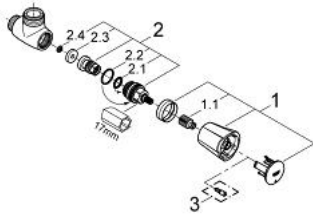

26 010 001 **COSTA L SHOWER BIBTAP, 1/2"**

PRODUCT DESCRIPTION

- Colour: chrome
- wall mounted
- metal handle
- heat insulated
- marking: blue
- GROHE Long-Life headpart
- shower outlet 3/4"
- GROHE LongLife finish

26 010 001 **COSTA L SHOWER BIBTAP, 1/2"**

SPARE PARTS

- 1: Handle (Spare part-nr. 45994000)
 - 1.1: Snap insert (Spare part-nr. 0538600M)
 - 2: Headpart 1/2" (Spare part-nr. 07146000)
 - 2.1: Sealing washer $\varnothing 6 \times \varnothing 2$ (Spare part-nr. 0128300M)
 - 2.2: O-ring $\varnothing 18,2 \times \varnothing 1,7$ (Spare part-nr. 0392400M)
 - 2.3: Seal (Spare part-nr. 0529100M)
 - 3: Screw for Costa/Avina products (Spare part-nr. 48013000)*
- * Optional accessories