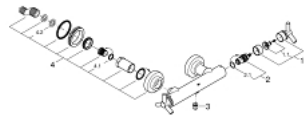

26 003 000 ATRIO SHOWER MIXER 1/2"

PRODUCT DESCRIPTION

- Colour: chrome
 - wall mounted
 - ceramic headparts 1/2", 90°
 - GROHE LongLife finish
 - 1/2" shower outlet
-
- integrated non-return valve in shower outlet
-
- covered S-unions
 - protected against backflow
 - without shower set
 - with Ypsilon handle
 - max. pressure differential 5:1
 - minimum pressure 1.0 bar

26 003 000 ATRIO SHOWER MIXER 1/2"

SPARE PARTS

- 1: Handle Atrio Ypsilon (Spare part-nr. 45603000)
- 1.1: Replacement handle connection kit (Spare part-nr. 45605000)
- 2: Ceramic headpart, 1/2" (Spare part-nr. 45882000)
- 2.1: O-ring $\varnothing 18,2 \times \varnothing 1,7$ (Spare part-nr. 0392400M)
- 3: Non-return valve (Spare part-nr. 08565000)
- 4: Screw connection (Spare part-nr. 45631000)
- 4.1: O-ring $\varnothing 17 \times \varnothing 2$ (Spare part-nr. 0305500M)
- 4.2: Seal (Spare part-nr. 0138600M)