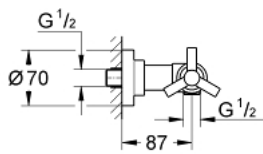

26 003 000 ATRIO SHOWER MIXER 1/2"

PRODUCT DESCRIPTION

- Colour: chrome
 - wall mounted
 - ceramic headparts 1/2", 90°
 - GROHE LongLife finish
 - 1/2" shower outlet
-
- integrated non-return valve in shower outlet
-
- covered S-unions
 - protected against backflow
 - without shower set
 - with Ypsilon handle
 - max. pressure differential 5:1
 - minimum pressure 1.0 bar

26 003 000 ATRIO SHOWER MIXER 1/2"

SPARE PARTS

- 1: Handle Atrio Ypsilon (Spare part-nr. 45603000)
- 1.1: Replacement handle connection kit (Spare part-nr. 45605000)
- 2: Ceramic headpart, 1/2" (Spare part-nr. 45882000)
- 2.1: O-ring $\varnothing 18,2 \times \varnothing 1,7$ (Spare part-nr. 0392400M)
- 3: Non-return valve (Spare part-nr. 08565000)
- 4: Screw connection (Spare part-nr. 45631000)
- 4.1: O-ring $\varnothing 17 \times \varnothing 2$ (Spare part-nr. 0305500M)
- 4.2: Seal (Spare part-nr. 0138600M)