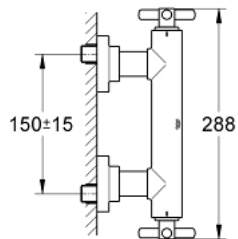

26 003 000 ATRIO SHOWER MIXER 1/2"

PRODUCT DESCRIPTION

- Colour: chrome
 - wall mounted
 - ceramic headparts 1/2", 90°
 - GROHE LongLife finish
 - 1/2" shower outlet
-
- integrated non-return valve in shower outlet
-
- covered S-unions
 - protected against backflow
 - without shower set
 - with Ypsilon handle
 - max. pressure differential 5:1
 - minimum pressure 1.0 bar

26 003 000 ATRIO SHOWER MIXER 1/2"

SPARE PARTS

- 1: Handle Atrio Ypsilon (Spare part-nr. 45603000)
- 1.1: Replacement handle connection kit (Spare part-nr. 45605000)
- 2: Ceramic headpart, 1/2" (Spare part-nr. 45882000)
- 2.1: O-ring $\varnothing 18,2 \times \varnothing 1,7$ (Spare part-nr. 0392400M)
- 3: Non-return valve (Spare part-nr. 08565000)
- 4: Screw connection (Spare part-nr. 45631000)
- 4.1: O-ring $\varnothing 17 \times \varnothing 2$ (Spare part-nr. 0305500M)
- 4.2: Seal (Spare part-nr. 0138600M)