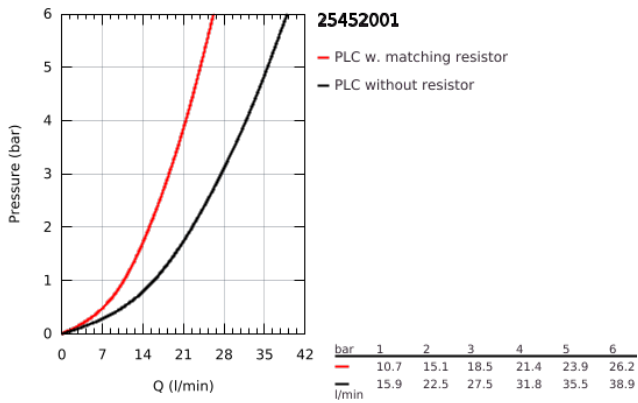

25 452 001 **COSTA L BATH MIXER 1/2"**

**PRODUCT DESCRIPTION**

- Colour: chrome
- wall mounted
- metal handles
- heat insulated
- screwable
- GROHE Long-Life headpart
- shower top outlet 3/4"
- automatic diverter: bath/shower
- mousseur
- S-unions
- GROHE LongLife finish

## 25 452 001 **COSTA L BATH MIXER 1/2"**