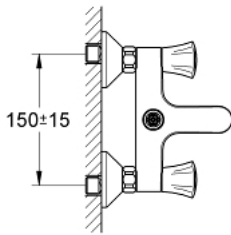

25 452 001 **COSTA L BATH MIXER 1/2"**

**PRODUCT DESCRIPTION**

- Colour: chrome
- wall mounted
- metal handles
- heat insulated
- screwable
- GROHE Long-Life headpart
- shower top outlet 3/4"
- automatic diverter: bath/shower
- mousseur
- S-unions
- GROHE LongLife finish

## 25 452 001 **COSTA L BATH MIXER 1/2"**

### SPARE PARTS

- 1: Handle (Spare part-nr. 45994000)
  - 1.1: Snap insert (Spare part-nr. 0538600M)
  - 2: Headpart 1/2" (Spare part-nr. 07146000)
  - 2.1: Sealing washer  $\varnothing 6 \times \varnothing 2$  (Spare part-nr. 0128300M)
  - 2.2: O-ring  $\varnothing 18,2 \times \varnothing 1,7$  (Spare part-nr. 0392400M)
  - 2.3: Seal (Spare part-nr. 0529100M)
  - 3: Screw connection 1/2" (Spare part-nr. 45044000)
  - 4: S-union (Spare part-nr. 12075000)
  - 4.1: Seal (Spare part-nr. 0138600M)
  - 4.2: Escutcheon (Spare part-nr. 0221000M)
  - 5: Diverter knob (Spare part-nr. 65648000)
  - 6: Diverter (Spare part-nr. 65655000)
  - 7: Non-return valve (Spare part-nr. 08565000)
  - 8: Fibre seal dia.  $\varnothing 18,5 \times \varnothing 12 \times 2$  (Spare part-nr. 0138900M)
  - 9: Mousseur (Spare part-nr. 13952000)
  - 10: Extension 3/4", 20 mm (Spare part-nr. 0713000M)\*
  - 11: Special spanner (Spare part-nr. 19377000)\*
  - 12: Screw for Costa/Avina products (Spare part-nr. 48013000)\*
- \* Optional accessories