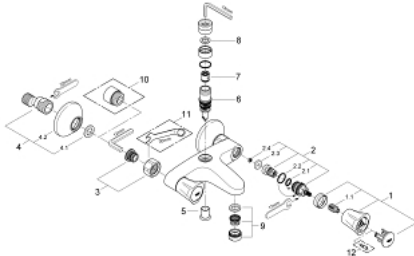

25 452 001 **COSTA L BATH MIXER 1/2"**

**PRODUCT DESCRIPTION**

- Colour: chrome
- wall mounted
- metal handles
- heat insulated
- screwable
- GROHE Long-Life headpart
- shower top outlet 3/4"
- automatic diverter: bath/shower
- mousseur
- S-unions
- GROHE LongLife finish

## 25 452 001 **COSTA L BATH MIXER 1/2"**

### SPARE PARTS

- 1: Handle (Spare part-nr. 45994000)
  - 1.1: Snap insert (Spare part-nr. 0538600M)
  - 2: Headpart 1/2" (Spare part-nr. 07146000)
  - 2.1: Sealing washer  $\varnothing 6 \times \varnothing 2$  (Spare part-nr. 0128300M)
  - 2.2: O-ring  $\varnothing 18,2 \times \varnothing 1,7$  (Spare part-nr. 0392400M)
  - 2.3: Seal (Spare part-nr. 0529100M)
  - 3: Screw connection 1/2" (Spare part-nr. 45044000)
  - 4: S-union (Spare part-nr. 12075000)
  - 4.1: Seal (Spare part-nr. 0138600M)
  - 4.2: Escutcheon (Spare part-nr. 0221000M)
  - 5: Diverter knob (Spare part-nr. 65648000)
  - 6: Diverter (Spare part-nr. 65655000)
  - 7: Non-return valve (Spare part-nr. 08565000)
  - 8: Fibre seal dia.  $\varnothing 18,5 \times \varnothing 12 \times 2$  (Spare part-nr. 0138900M)
  - 9: Mousseur (Spare part-nr. 13952000)
  - 10: Extension 3/4", 20 mm (Spare part-nr. 0713000M)\*
  - 11: Special spanner (Spare part-nr. 19377000)\*
  - 12: Screw for Costa/Avina products (Spare part-nr. 48013000)\*
- \* Optional accessories