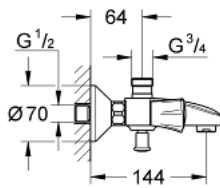

25 452 001 **COSTA L BATH MIXER 1/2"**

**PRODUCT DESCRIPTION**

- Colour: chrome
- wall mounted
- metal handles
- heat insulated
- screwable
- GROHE Long-Life headpart
- shower top outlet 3/4"
- automatic diverter: bath/shower
- mousseur
- S-unions
- GROHE LongLife finish

## 25 452 001 **COSTA L BATH MIXER 1/2"**

### SPARE PARTS

- 1: Handle (Spare part-nr. 45994000)
  - 1.1: Snap insert (Spare part-nr. 0538600M)
  - 2: Headpart 1/2" (Spare part-nr. 07146000)
  - 2.1: Sealing washer  $\varnothing 6 \times \varnothing 2$  (Spare part-nr. 0128300M)
  - 2.2: O-ring  $\varnothing 18,2 \times \varnothing 1,7$  (Spare part-nr. 0392400M)
  - 2.3: Seal (Spare part-nr. 0529100M)
  - 3: Screw connection 1/2" (Spare part-nr. 45044000)
  - 4: S-union (Spare part-nr. 12075000)
  - 4.1: Seal (Spare part-nr. 0138600M)
  - 4.2: Escutcheon (Spare part-nr. 0221000M)
  - 5: Diverter knob (Spare part-nr. 65648000)
  - 6: Diverter (Spare part-nr. 65655000)
  - 7: Non-return valve (Spare part-nr. 08565000)
  - 8: Fibre seal dia.  $\varnothing 18,5 \times \varnothing 12 \times 2$  (Spare part-nr. 0138900M)
  - 9: Mousseur (Spare part-nr. 13952000)
  - 10: Extension 3/4", 20 mm (Spare part-nr. 0713000M)\*
  - 11: Special spanner (Spare part-nr. 19377000)\*
  - 12: Screw for Costa/Avina products (Spare part-nr. 48013000)\*
- \* Optional accessories