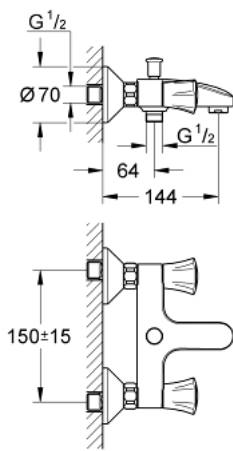

25 450 001 **COSTA L BATH MIXER 1/2"**

**PRODUCT DESCRIPTION**

- Colour: chrome
- wall mounted
- metal handles
- heat insulated
- screwable
- GROHE Long-Life headpart
- automatic diverter: bath/shower
- mousseur
- S-unions
- integrated non-return valve in the shower outlet
- protected against backflow
- GROHE LongLife finish

## 25 450 001 **COSTA L BATH MIXER 1/2"**

### SPARE PARTS

- 1: Handle (Spare part-nr. 45994000)
  - 1.1: Snap insert (Spare part-nr. 0538600M)
  - 2: Headpart 1/2" (Spare part-nr. 07146000)
    - 2.1: Sealing washer  $\varnothing 6 \times \varnothing 2$  (Spare part-nr. 0128300M)
    - 2.2: O-ring  $\varnothing 18,2 \times \varnothing 1,7$  (Spare part-nr. 0392400M)
    - 2.3: Seal (Spare part-nr. 0529100M)
  - 3: Screw connection 1/2" (Spare part-nr. 45044000)
  - 4: S-union (Spare part-nr. 12075000)
    - 4.1: Seal (Spare part-nr. 0138600M)
    - 4.2: Escutcheon (Spare part-nr. 0221000M)
  - 5: Diverter knob (Spare part-nr. 65648000)
  - 6: Diverter (Spare part-nr. 65655000)
  - 7: Non-return valve (Spare part-nr. 08565000)
  - 8: Mousseur (Spare part-nr. 13927000)
  - 8: Mousseur (Spare part-nr. 13952000)
  - 9: Extension 3/4", 20 mm (Spare part-nr. 0713000M)\*
  - 10: Screw for Costa/Avina products (Spare part-nr. 48013000)\*
  - 11: Special spanner (Spare part-nr. 19377000)\*
- \* Optional accessories