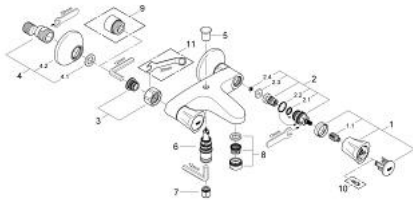

25 450 001 **COSTA L BATH MIXER 1/2"**

**PRODUCT DESCRIPTION**

- Colour: chrome
- wall mounted
- metal handles
- heat insulated
- screwable
- GROHE Long-Life headpart
- automatic diverter: bath/shower
- mousseur
- S-unions
- integrated non-return valve in the shower outlet
- protected against backflow
- GROHE LongLife finish

## 25 450 001 **COSTA L BATH MIXER 1/2"**

### SPARE PARTS

- 1: Handle (Spare part-nr. 45994000)
  - 1.1: Snap insert (Spare part-nr. 0538600M)
  - 2: Headpart 1/2" (Spare part-nr. 07146000)
    - 2.1: Sealing washer  $\varnothing 6 \times \varnothing 2$  (Spare part-nr. 0128300M)
    - 2.2: O-ring  $\varnothing 18,2 \times \varnothing 1,7$  (Spare part-nr. 0392400M)
    - 2.3: Seal (Spare part-nr. 0529100M)
  - 3: Screw connection 1/2" (Spare part-nr. 45044000)
  - 4: S-union (Spare part-nr. 12075000)
    - 4.1: Seal (Spare part-nr. 0138600M)
    - 4.2: Escutcheon (Spare part-nr. 0221000M)
  - 5: Diverter knob (Spare part-nr. 65648000)
  - 6: Diverter (Spare part-nr. 65655000)
  - 7: Non-return valve (Spare part-nr. 08565000)
  - 8: Mousseur (Spare part-nr. 13927000)
  - 8: Mousseur (Spare part-nr. 13952000)
  - 9: Extension 3/4", 20 mm (Spare part-nr. 0713000M)\*
  - 10: Screw for Costa/Avina products (Spare part-nr. 48013000)\*
  - 11: Special spanner (Spare part-nr. 19377000)\*
- \* Optional accessories