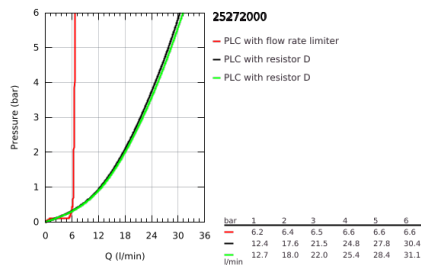

25 272 000 **ATRIO BATH MIXER 1/2"**

**PRODUCT DESCRIPTION**

- Colour: chrome
- floor-mounted installation
- for use with rough-in set 45 984 001
- ceramic headparts 1/2", 90°
- GROHE LongLife finish
- automatic diverter: bath/shower
- spout with mousseur
- projection 301 mm
- integrated non-return valve in the shower outlet
- hand shower Rainshower Aqua Stick (26 866)
- with shower holder
- Silverflex shower hose 1.250 mm (28 362)
- protected against backflow
- with cross handles
- without roughing-in set 45 984 (please order separately)
- Two different sets of caps included. One set with "H" and "C" marking, one set without marking

### SPARE PARTS

- 1: Pair of handles (Spare part-nr. 48406000)
- 2: Ceramic headpart, 1/2" (Spare part-nr. 45883000)
- 2.1: O-ring Ø18,2 x Ø1,7 (Spare part-nr. 0392400M)
- 3: Mounting set (Spare part-nr. 1013410000)
- 4: Diverter knob (Spare part-nr. 64989000)
- 5: Outlet (Spare part-nr. 1013200000)
- 5.1: Mousseur (Spare part-nr. 13926000)
- 6: Ceramic headpart, 1/2" (Spare part-nr. 45882000)
- 6.1: O-ring Ø18,2 x Ø1,7 (Spare part-nr. 0392400M)
- 7: Diverter (Spare part-nr. 48407000)
- 8: Handshower holder (Spare part-nr. 1013210000)
- 8.1: Non-return valve (Spare part-nr. 08565000)
- 9: Dirt strainer (Spare part-nr. 0700200M)