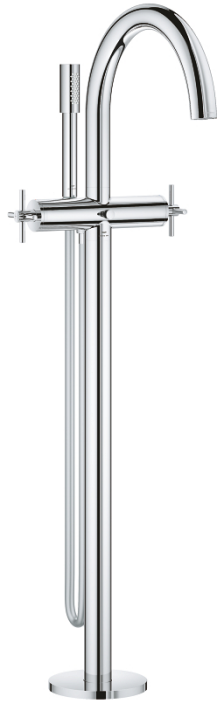

25 272 000 **ATRIO BATH MIXER 1/2"**

**PRODUCT DESCRIPTION**

- Colour: chrome
- floor-mounted installation
- for use with rough-in set 45 984 001
- ceramic headparts 1/2", 90°
- GROHE LongLife finish
- automatic diverter: bath/shower
- spout with mousseur
- projection 301 mm
- integrated non-return valve in the shower outlet
- hand shower Rainshower Aqua Stick (26 866)
- with shower holder
- Silverflex shower hose 1.250 mm (28 362)
- protected against backflow
- with cross handles
- without roughing-in set 45 984 (please order separately)
- Two different sets of caps included. One set with "H" and "C" marking, one set without marking

## 25 272 000 ATRIO BATH MIXER 1/2"

### SPARE PARTS

- 1: Pair of handles (Spare part-nr. 48406000)
- 2: Ceramic headpart, 1/2" (Spare part-nr. 45883000)
- 2.1: O-ring Ø18,2 x Ø1,7 (Spare part-nr. 0392400M)
- 3: Mounting set (Spare part-nr. 1013410000)
- 4: Diverter knob (Spare part-nr. 64989000)
- 5: Outlet (Spare part-nr. 1013200000)
- 5.1: Mousseur (Spare part-nr. 13926000)
- 6: Ceramic headpart, 1/2" (Spare part-nr. 45882000)
- 6.1: O-ring Ø18,2 x Ø1,7 (Spare part-nr. 0392400M)
- 7: Diverter (Spare part-nr. 48407000)
- 8: Handshower holder (Spare part-nr. 1013210000)
- 8.1: Non-return valve (Spare part-nr. 08565000)
- 9: Dirt strainer (Spare part-nr. 0700200M)