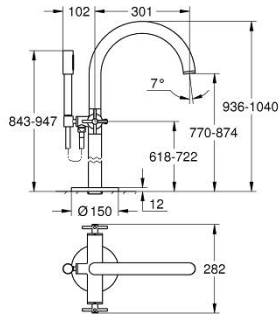

25 272 000 **ATRIO BATH MIXER 1/2"**

**PRODUCT DESCRIPTION**

- Colour: chrome
- floor-mounted installation
- for use with rough-in set 45 984 001
- ceramic headparts 1/2", 90°
- GROHE LongLife finish
- automatic diverter: bath/shower
- spout with mousseur
- projection 301 mm
- integrated non-return valve in the shower outlet
- hand shower Rainshower Aqua Stick (26 866)
- with shower holder
- Silverflex shower hose 1.250 mm (28 362)
- protected against backflow
- with cross handles
- without roughing-in set 45 984 (please order separately)
- Two different sets of caps included. One set with "H" and "C" marking, one set without marking

## 25 272 000 ATRIO BATH MIXER 1/2"

### SPARE PARTS

- 1: Pair of handles (Spare part-nr. 48406000)
- 2: Ceramic headpart, 1/2" (Spare part-nr. 45883000)
- 2.1: O-ring Ø18,2 x Ø1,7 (Spare part-nr. 0392400M)
- 3: Mounting set (Spare part-nr. 1013410000)
- 4: Diverter knob (Spare part-nr. 64989000)
- 5: Outlet (Spare part-nr. 1013200000)
- 5.1: Mousseur (Spare part-nr. 13926000)
- 6: Ceramic headpart, 1/2" (Spare part-nr. 45882000)
- 6.1: O-ring Ø18,2 x Ø1,7 (Spare part-nr. 0392400M)
- 7: Diverter (Spare part-nr. 48407000)
- 8: Handshower holder (Spare part-nr. 1013210000)
- 8.1: Non-return valve (Spare part-nr. 08565000)
- 9: Dirt strainer (Spare part-nr. 0700200M)