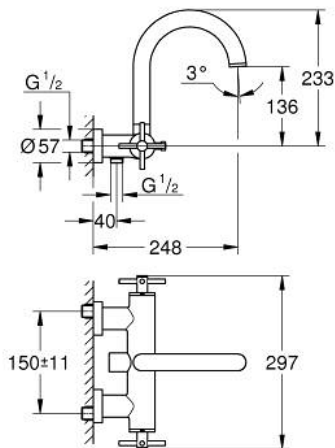

25 268 MS0 ATRIO BATH MIXER 1/2"

PRODUCT DESCRIPTION

- Colour: satin steel
- wall mounted
- ceramic headparts 1/2", 90°
- GROHE LongLife finish
- automatic diverter: bath/shower
- swivel tubular spout
- with stop restriction
- mousseur
- integrated non-return valve in shower outlet
- covered S-unions
- protected against backflow
- without shower set
- with cross handles
- Two different sets of caps included. One set with "H" and "C" marking, one set without marking

25 268 MS0 **ATRIO BATH MIXER 1/2"**

SPARE PARTS

- 1: Pair of handles (Spare part-nr. 48406MS0)
- 2: Ceramic headpart, 1/2" (Spare part-nr. 45883000)
- 2.1: O-ring Ø18,2 x Ø1,7 (Spare part-nr. 0392400M)
- 3: Non-return valve (Spare part-nr. 08565000)
- 4: Diverter (Spare part-nr. 48407MS0)
- 5: Diverter knob (Spare part-nr. 64989MS0)
- 6: Mousseur (Spare part-nr. 13926000)
- 7: Ceramic headpart, 1/2" (Spare part-nr. 45882000)
- 7.1: O-ring Ø18,2 x Ø1,7 (Spare part-nr. 0392400M)