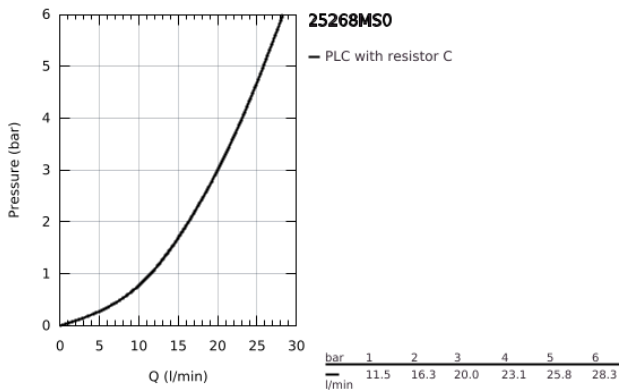

25 268 MS0 ATRIO BATH MIXER 1/2"

PRODUCT DESCRIPTION

- Colour: satin steel
- wall mounted
- ceramic headparts 1/2", 90°
- GROHE LongLife finish
- automatic diverter: bath/shower
- swivel tubular spout
- with stop restriction
- mousseur
- integrated non-return valve in shower outlet
- covered S-unions
- protected against backflow
- without shower set
- with cross handles
- Two different sets of caps included. One set with "H" and "C" marking, one set without marking

25 268 MS0 **ATRIO BATH MIXER 1/2"**

SPARE PARTS

- 1: Pair of handles (Spare part-nr. 48406MS0)
- 2: Ceramic headpart, 1/2" (Spare part-nr. 45883000)
- 2.1: O-ring Ø18,2 x Ø1,7 (Spare part-nr. 0392400M)
- 3: Non-return valve (Spare part-nr. 08565000)
- 4: Diverter (Spare part-nr. 48407MS0)
- 5: Diverter knob (Spare part-nr. 64989MS0)
- 6: Mousseur (Spare part-nr. 13926000)
- 7: Ceramic headpart, 1/2" (Spare part-nr. 45882000)
- 7.1: O-ring Ø18,2 x Ø1,7 (Spare part-nr. 0392400M)