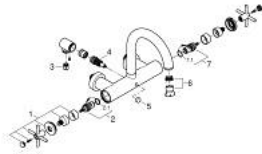

25 268 MS0 ATRIO BATH MIXER 1/2"

PRODUCT DESCRIPTION

- Colour: satin steel
- wall mounted
- ceramic headparts 1/2", 90°
- GROHE LongLife finish
- automatic diverter: bath/shower
- swivel tubular spout
- with stop restriction
- mousseur
- integrated non-return valve in shower outlet
- covered S-unions
- protected against backflow
- without shower set
- with cross handles
- Two different sets of caps included. One set with "H" and "C" marking, one set without marking

25 268 MS0 **ATRIO BATH MIXER 1/2"**

SPARE PARTS

- 1: Pair of handles (Spare part-nr. 48406MS0)
- 2: Ceramic headpart, 1/2" (Spare part-nr. 45883000)
- 2.1: O-ring Ø18,2 x Ø1,7 (Spare part-nr. 0392400M)
- 3: Non-return valve (Spare part-nr. 08565000)
- 4: Diverter (Spare part-nr. 48407MS0)
- 5: Diverter knob (Spare part-nr. 64989MS0)
- 6: Mousseur (Spare part-nr. 13926000)
- 7: Ceramic headpart, 1/2" (Spare part-nr. 45882000)
- 7.1: O-ring Ø18,2 x Ø1,7 (Spare part-nr. 0392400M)