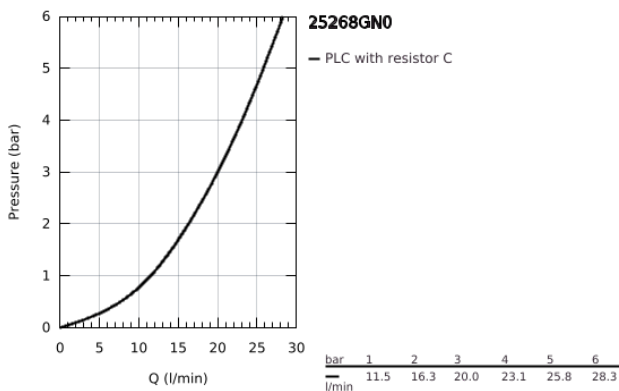

## 25 268 GN0 ATRIO BATH MIXER 1/2"

### PRODUCT DESCRIPTION

- Colour: brushed cool sunrise
- wall mounted
- ceramic headparts 1/2", 90°
- GROHE LongLife finish
- automatic diverter: bath/shower
- swivel tubular spout
- with stop restriction
- mousseur
- integrated non-return valve in shower outlet
- covered S-unions
- protected against backflow
- without shower set
- with cross handles
- Two different sets of caps included. One set with "H" and "C" marking, one set without marking

### SPARE PARTS

- 1: Pair of handles (Spare part-nr. 48406GN0)
- 2: Ceramic headpart, 1/2" (Spare part-nr. 45883000)
- 2.1: O-ring Ø18,2 x Ø1,7 (Spare part-nr. 0392400M)
- 3: Non-return valve (Spare part-nr. 08565000)
- 4: Diverter (Spare part-nr. 48407GN0)
- 5: Diverter knob (Spare part-nr. 64989GN0)
- 6: Mousseur (Spare part-nr. 13926000)
- 7: Ceramic headpart, 1/2" (Spare part-nr. 45882000)
- 7.1: O-ring Ø18,2 x Ø1,7 (Spare part-nr. 0392400M)