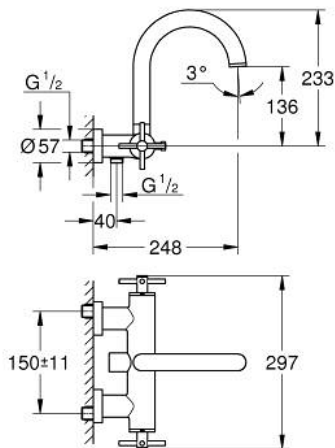

## 25 268 GN0 ATRIO BATH MIXER 1/2"

### PRODUCT DESCRIPTION

- Colour: brushed cool sunrise
- wall mounted
- ceramic headparts 1/2", 90°
- GROHE LongLife finish
- automatic diverter: bath/shower
- swivel tubular spout
- with stop restriction
- mousseur
- integrated non-return valve in shower outlet
- covered S-unions
- protected against backflow
- without shower set
- with cross handles
- Two different sets of caps included. One set with "H" and "C" marking, one set without marking

### SPARE PARTS

- 1: Pair of handles (Spare part-nr. 48406GN0)
- 2: Ceramic headpart, 1/2" (Spare part-nr. 45883000)
- 2.1: O-ring Ø18,2 x Ø1,7 (Spare part-nr. 0392400M)
- 3: Non-return valve (Spare part-nr. 08565000)
- 4: Diverter (Spare part-nr. 48407GN0)
- 5: Diverter knob (Spare part-nr. 64989GN0)
- 6: Mousseur (Spare part-nr. 13926000)
- 7: Ceramic headpart, 1/2" (Spare part-nr. 45882000)
- 7.1: O-ring Ø18,2 x Ø1,7 (Spare part-nr. 0392400M)