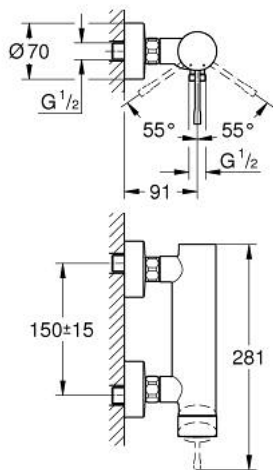

25 252 KF1 ESSENCE SINGLE-LEVER SHOWER MIXER 1/2"

PRODUCT DESCRIPTION

- Colour: phantom black
- wall mounted
- metal lever
- GROHE SilkMove 35 mm ceramic cartridge
- with temperature limiter
- 1/2" shower outlet
- integrated non-return valve
- S-unions
- protected against backflow
- minimum pressure 1.0 bar
- professional edition

25 252 KF1 ESSENCE SINGLE-LEVER SHOWER MIXER 1/2"

SPARE PARTS

- 1: Lever (Spare part-nr. 46916KF0)
- 2: Screw coupling (Spare part-nr. 46460000)
- 3: Cartridge (Spare part-nr. 46374000)
- 4: Screw connection 1/2" (Spare part-nr. 45044000)
- 5: S-union (Spare part-nr. 12662KF0)
- 6: Non-return valve (Spare part-nr. 47886000)
- 7: Extension 3/4", 20 mm (Spare part-nr. 0713000M)*
- 8: Special spanner (Spare part-nr. 19377000)*