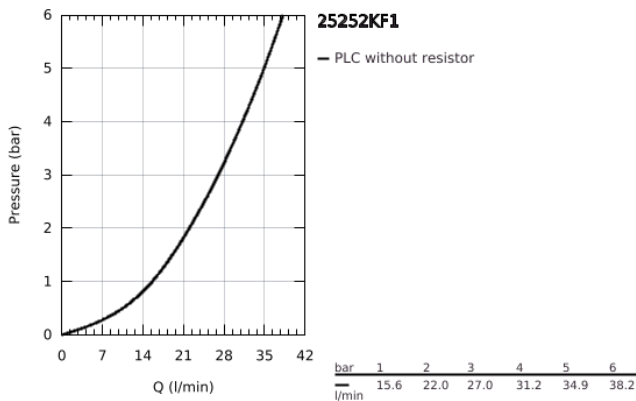

25 252 KF1 ESSENCE SINGLE-LEVER SHOWER MIXER 1/2"

PRODUCT DESCRIPTION

- Colour: phantom black
- wall mounted
- metal lever
- GROHE SilkMove 35 mm ceramic cartridge
- with temperature limiter
- 1/2" shower outlet
- integrated non-return valve
- S-unions
- protected against backflow
- minimum pressure 1.0 bar
- professional edition

25 252 KF1 ESSENCE SINGLE-LEVER SHOWER MIXER 1/2"

SPARE PARTS

- 1: Lever (Spare part-nr. 46916KF0)
- 2: Screw coupling (Spare part-nr. 46460000)
- 3: Cartridge (Spare part-nr. 46374000)
- 4: Screw connection 1/2" (Spare part-nr. 45044000)
- 5: S-union (Spare part-nr. 12662KF0)
- 6: Non-return valve (Spare part-nr. 47886000)
- 7: Extension 3/4", 20 mm (Spare part-nr. 0713000M)*
- 8: Special spanner (Spare part-nr. 19377000)*