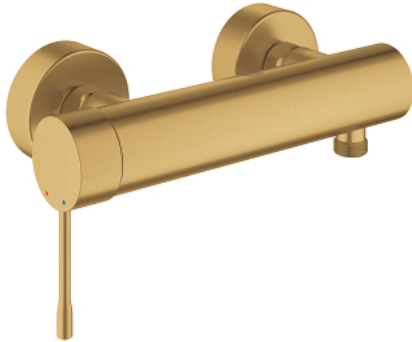

25 252 GN1 ESSENCE SINGLE-LEVER SHOWER MIXER 1/2"

PRODUCT DESCRIPTION

- Colour: brushed cool sunrise
- wall mounted
- metal lever
- GROHE SilkMove 35 mm ceramic cartridge
- with temperature limiter
- GROHE LongLife finish
- 1/2" shower outlet
- integrated non-return valve
- S-unions
- protected against backflow
- minimum pressure 1.0 bar
- professional edition

25 252 GN1 ESSENCE SINGLE-LEVER SHOWER MIXER 1/2"

SPARE PARTS

- 1: Lever (Spare part-nr. 46916GN0)
- 2: Screw coupling (Spare part-nr. 46460000)
- 3: Cartridge (Spare part-nr. 46374000)
- 4: Screw connection 1/2" (Spare part-nr. 45044000)
- 5: s-union (Spare part-nr. 12662GN0)
- 6: Non-return valve (Spare part-nr. 47886000)
- 7: Extension 3/4", 20 mm (Spare part-nr. 0713000M)*
- 8: Special spanner (Spare part-nr. 19377000)*