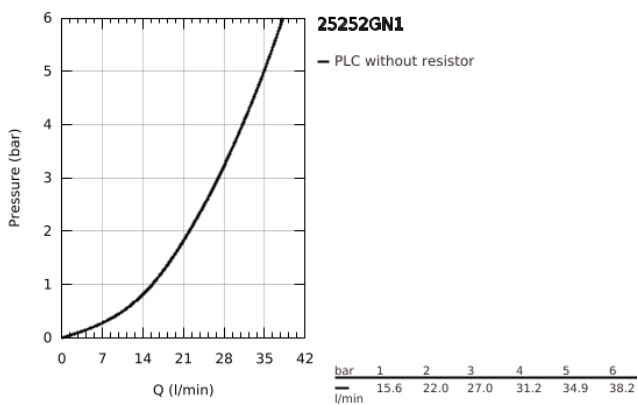

25 252 GN1 ESSENCE SINGLE-LEVER SHOWER MIXER 1/2"

PRODUCT DESCRIPTION

- Colour: brushed cool sunrise
- wall mounted
- metal lever
- GROHE SilkMove 35 mm ceramic cartridge
- with temperature limiter
- GROHE LongLife finish
- 1/2" shower outlet
- integrated non-return valve
- S-unions
- protected against backflow
- minimum pressure 1.0 bar
- professional edition

25 252 GN1 ESSENCE SINGLE-LEVER SHOWER MIXER 1/2"

SPARE PARTS

- 1: Lever (Spare part-nr. 46916GN0)
- 2: Screw coupling (Spare part-nr. 46460000)
- 3: Cartridge (Spare part-nr. 46374000)
- 4: Screw connection 1/2" (Spare part-nr. 45044000)
- 5: s-union (Spare part-nr. 12662GN0)
- 6: Non-return valve (Spare part-nr. 47886000)
- 7: Extension 3/4", 20 mm (Spare part-nr. 0713000M)*
- 8: Special spanner (Spare part-nr. 19377000)*