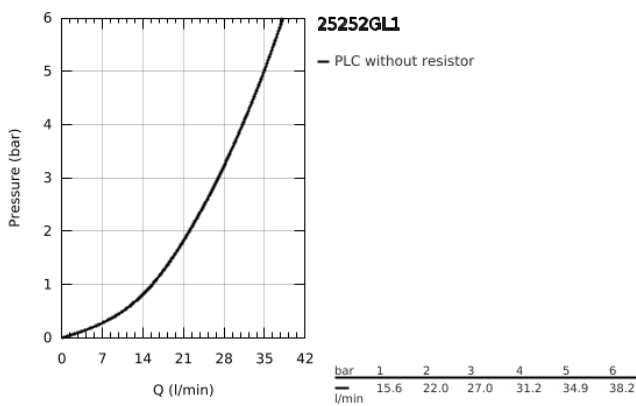

25 252 GL1 ESSENCE SINGLE-LEVER SHOWER MIXER 1/2"

PRODUCT DESCRIPTION

- Colour: cool sunrise
- wall mounted
- metal lever
- GROHE SilkMove 35 mm ceramic cartridge
- with temperature limiter
- GROHE LongLife finish
- 1/2" shower outlet
- integrated non-return valve
- S-unions
- protected against backflow
- minimum pressure 1.0 bar
- professional edition

25 252 GL1 ESSENCE SINGLE-LEVER SHOWER MIXER 1/2"

SPARE PARTS

- 1: Lever (Spare part-nr. 46916GL0)
- 2: Screw coupling (Spare part-nr. 46460000)
- 3: Cartridge (Spare part-nr. 46374000)
- 4: Screw connection 1/2" (Spare part-nr. 45044000)
- 5: S-union (Spare part-nr. 12662GL0)
- 6: Non-return valve (Spare part-nr. 47886000)
- 7: Extension 3/4", 20 mm (Spare part-nr. 0713000M)*
- 8: Special spanner (Spare part-nr. 19377000)*