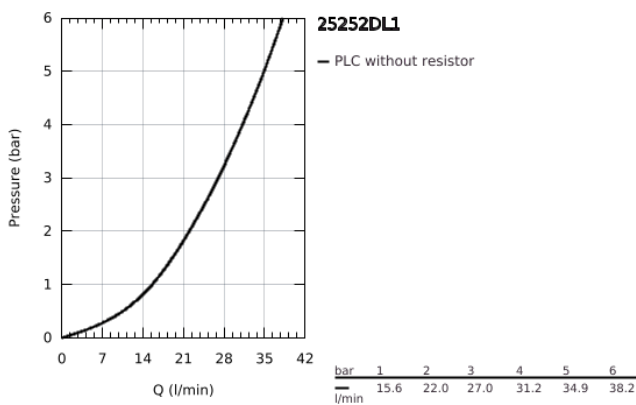

25 252 DL1 ESSENCE SINGLE-LEVER SHOWER MIXER 1/2"

PRODUCT DESCRIPTION

- Colour: brushed warm sunset
- wall mounted
- metal lever
- GROHE SilkMove 35 mm ceramic cartridge
- with temperature limiter
- GROHE LongLife finish
- 1/2" shower outlet
- integrated non-return valve
- S-unions
- protected against backflow
- minimum pressure 1.0 bar
- professional edition

25 252 DL1 ESSENCE SINGLE-LEVER SHOWER MIXER 1/2"

SPARE PARTS

- 1: Lever (Spare part-nr. 46916DL0)
- 2: Screw coupling (Spare part-nr. 46460000)
- 3: Cartridge (Spare part-nr. 46374000)
- 4: Screw connection 1/2" (Spare part-nr. 45044000)
- 5: s-union (Spare part-nr. 12662DL0)
- 6: Non-return valve (Spare part-nr. 47886000)
- 7: Extension 3/4", 20 mm (Spare part-nr. 0713000M)*
- 8: Special spanner (Spare part-nr. 19377000)*