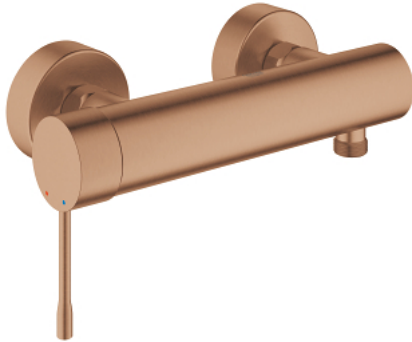

25 252 DL1 ESSENCE SINGLE-LEVER SHOWER MIXER 1/2"

PRODUCT DESCRIPTION

- Colour: brushed warm sunset
- wall mounted
- metal lever
- GROHE SilkMove 35 mm ceramic cartridge
- with temperature limiter
- GROHE LongLife finish
- 1/2" shower outlet
- integrated non-return valve
- S-unions
- protected against backflow
- minimum pressure 1.0 bar
- professional edition

25 252 DL1 ESSENCE SINGLE-LEVER SHOWER MIXER 1/2"

SPARE PARTS

- 1: Lever (Spare part-nr. 46916DL0)
- 2: Screw coupling (Spare part-nr. 46460000)
- 3: Cartridge (Spare part-nr. 46374000)
- 4: Screw connection 1/2" (Spare part-nr. 45044000)
- 5: s-union (Spare part-nr. 12662DL0)
- 6: Non-return valve (Spare part-nr. 47886000)
- 7: Extension 3/4", 20 mm (Spare part-nr. 0713000M)*
- 8: Special spanner (Spare part-nr. 19377000)*