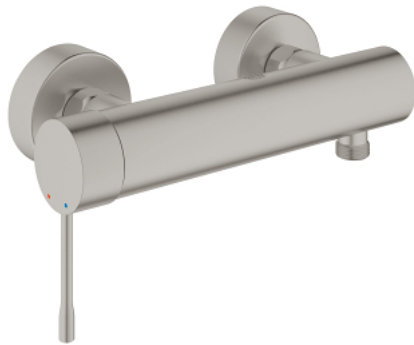

## 25 252 DC1 ESSENCE SINGLE-LEVER SHOWER MIXER 1/2"

### PRODUCT DESCRIPTION

- Colour: supersteel
- wall mounted
- metal lever
- GROHE SilkMove 35 mm ceramic cartridge
- with temperature limiter
- GROHE LongLife finish
- 1/2" shower outlet
- integrated non-return valve
- S-unions
- protected against backflow
- minimum pressure 1.0 bar
- professional edition