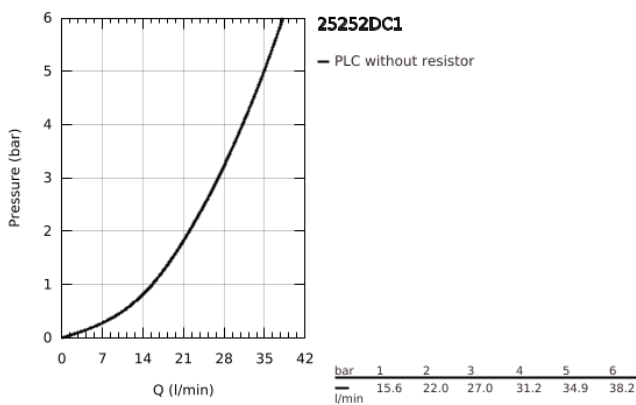

## 25 252 DC1 ESSENCE SINGLE-LEVER SHOWER MIXER 1/2"

### PRODUCT DESCRIPTION

- Colour: supersteel
- wall mounted
- metal lever
- GROHE SilkMove 35 mm ceramic cartridge
- with temperature limiter
- GROHE LongLife finish
- 1/2" shower outlet
- integrated non-return valve
- S-unions
- protected against backflow
- minimum pressure 1.0 bar
- professional edition