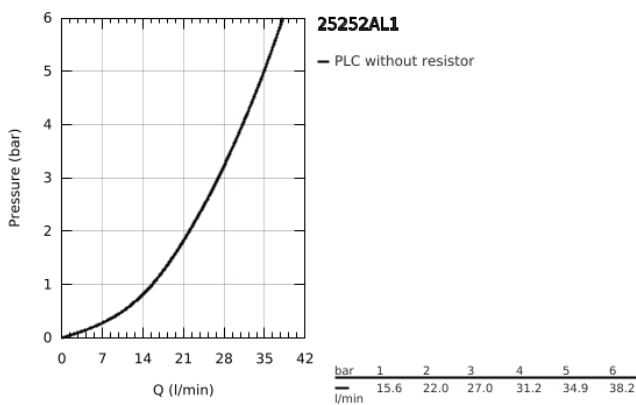

25 252 AL1 ESSENCE SINGLE-LEVER SHOWER MIXER 1/2"

PRODUCT DESCRIPTION

- Colour: brushed hard graphite
- wall mounted
- metal lever
- GROHE SilkMove 35 mm ceramic cartridge
- with temperature limiter
- GROHE LongLife finish
- 1/2" shower outlet
- integrated non-return valve
- S-unions
- protected against backflow
- minimum pressure 1.0 bar
- professional edition

25 252 AL1 ESSENCE SINGLE-LEVER SHOWER MIXER 1/2"

SPARE PARTS

- 1: Lever (Spare part-nr. 46916AL0)
- 2: Screw coupling (Spare part-nr. 46460000)
- 3: Cartridge (Spare part-nr. 46374000)
- 4: Screw connection 1/2" (Spare part-nr. 45044000)
- 5: S-union (Spare part-nr. 12662AL0)
- 6: Non-return valve (Spare part-nr. 47886000)
- 7: Extension 3/4", 20 mm (Spare part-nr. 0713000M)*
- 8: Special spanner (Spare part-nr. 19377000)*