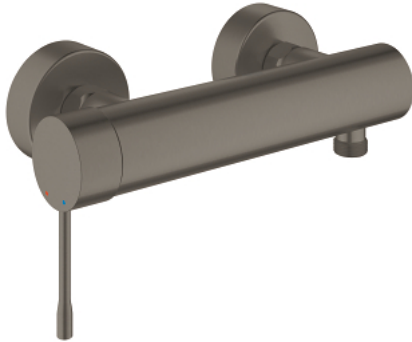

25 252 AL1 ESSENCE SINGLE-LEVER SHOWER MIXER 1/2"

PRODUCT DESCRIPTION

- Colour: brushed hard graphite
- wall mounted
- metal lever
- GROHE SilkMove 35 mm ceramic cartridge
- with temperature limiter
- GROHE LongLife finish
- 1/2" shower outlet
- integrated non-return valve
- S-unions
- protected against backflow
- minimum pressure 1.0 bar
- professional edition

25 252 AL1 ESSENCE SINGLE-LEVER SHOWER MIXER 1/2"

SPARE PARTS

- 1: Lever (Spare part-nr. 46916AL0)
- 2: Screw coupling (Spare part-nr. 46460000)
- 3: Cartridge (Spare part-nr. 46374000)
- 4: Screw connection 1/2" (Spare part-nr. 45044000)
- 5: S-union (Spare part-nr. 12662AL0)
- 6: Non-return valve (Spare part-nr. 47886000)
- 7: Extension 3/4", 20 mm (Spare part-nr. 0713000M)*
- 8: Special spanner (Spare part-nr. 19377000)*