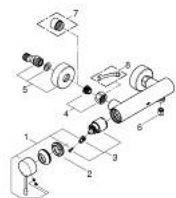

25 252 A01 ESSENCE SINGLE-LEVER SHOWER MIXER 1/2"

PRODUCT DESCRIPTION

- Colour: hard graphite
- wall mounted
- metal lever
- GROHE SilkMove 35 mm ceramic cartridge
- with temperature limiter
- GROHE LongLife finish
- 1/2" shower outlet
- integrated non-return valve
- S-unions
- protected against backflow
- minimum pressure 1.0 bar
- professional edition

25 252 A01 ESSENCE SINGLE-LEVER SHOWER MIXER 1/2"

SPARE PARTS

- 1: Lever (Spare part-nr. 46916A00)
- 2: Screw coupling (Spare part-nr. 46460000)
- 3: Cartridge (Spare part-nr. 46374000)
- 4: Screw connection 1/2" (Spare part-nr. 45044000)
- 5: s-union (Spare part-nr. 12662A00)
- 6: Non-return valve (Spare part-nr. 47886000)
- 7: Extension 3/4", 20 mm (Spare part-nr. 0713000M)*
- 8: Special spanner (Spare part-nr. 19377000)*