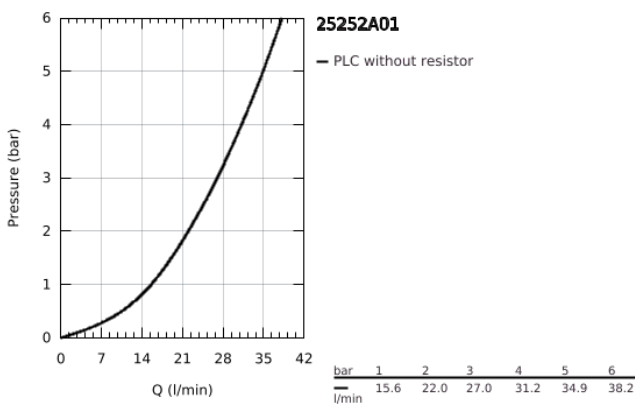

25 252 A01 **ESSENCE SINGLE-LEVER SHOWER MIXER 1/2"**

PRODUCT DESCRIPTION

- Colour: hard graphite
- wall mounted
- metal lever
- GROHE SilkMove 35 mm ceramic cartridge
- with temperature limiter
- GROHE LongLife finish
- 1/2" shower outlet
- integrated non-return valve
- S-unions
- protected against backflow
- minimum pressure 1.0 bar
- professional edition

25 252 A01 ESSENCE SINGLE-LEVER SHOWER MIXER 1/2"

SPARE PARTS

- 1: Lever (Spare part-nr. 46916A00)
- 2: Screw coupling (Spare part-nr. 46460000)
- 3: Cartridge (Spare part-nr. 46374000)
- 4: Screw connection 1/2" (Spare part-nr. 45044000)
- 5: s-union (Spare part-nr. 12662A00)
- 6: Non-return valve (Spare part-nr. 47886000)
- 7: Extension 3/4", 20 mm (Spare part-nr. 0713000M)*
- 8: Special spanner (Spare part-nr. 19377000)*