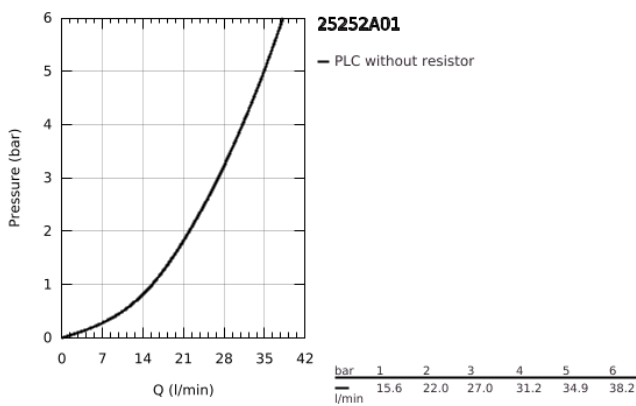

25 252 A01 ESSENCE SINGLE-LEVER SHOWER MIXER 1/2"

PRODUCT DESCRIPTION

- Colour: hard graphite
- wall mounted
- metal lever
- GROHE SilkMove 35 mm ceramic cartridge
- with temperature limiter
- GROHE LongLife finish
- 1/2" shower outlet
- integrated non-return valve
- S-unions
- protected against backflow
- minimum pressure 1.0 bar
- professional edition

25 252 A01 ESSENCE SINGLE-LEVER SHOWER MIXER 1/2"

SPARE PARTS

- 1: Lever (Spare part-nr. 46916A00)
- 2: Screw coupling (Spare part-nr. 46460000)
- 3: Cartridge (Spare part-nr. 46374000)
- 4: Screw connection 1/2" (Spare part-nr. 45044000)
- 5: s-union (Spare part-nr. 12662A00)
- 6: Non-return valve (Spare part-nr. 47886000)
- 7: Extension 3/4", 20 mm (Spare part-nr. 0713000M)*
- 8: Special spanner (Spare part-nr. 19377000)*