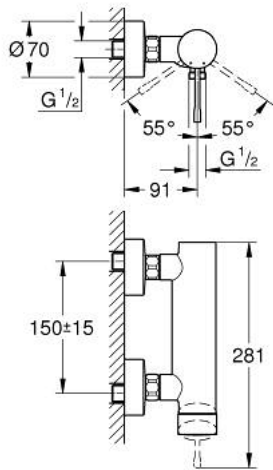

25 252 A01 **ESSENCE SINGLE-LEVER SHOWER MIXER 1/2"**

PRODUCT DESCRIPTION

- Colour: hard graphite
- wall mounted
- metal lever
- GROHE SilkMove 35 mm ceramic cartridge
- with temperature limiter
- GROHE LongLife finish
- 1/2" shower outlet
- integrated non-return valve
- S-unions
- protected against backflow
- minimum pressure 1.0 bar
- professional edition

25 252 A01 ESSENCE SINGLE-LEVER SHOWER MIXER 1/2"

SPARE PARTS

- 1: Lever (Spare part-nr. 46916A00)
- 2: Screw coupling (Spare part-nr. 46460000)
- 3: Cartridge (Spare part-nr. 46374000)
- 4: Screw connection 1/2" (Spare part-nr. 45044000)
- 5: s-union (Spare part-nr. 12662A00)
- 6: Non-return valve (Spare part-nr. 47886000)
- 7: Extension 3/4", 20 mm (Spare part-nr. 0713000M)*
- 8: Special spanner (Spare part-nr. 19377000)*