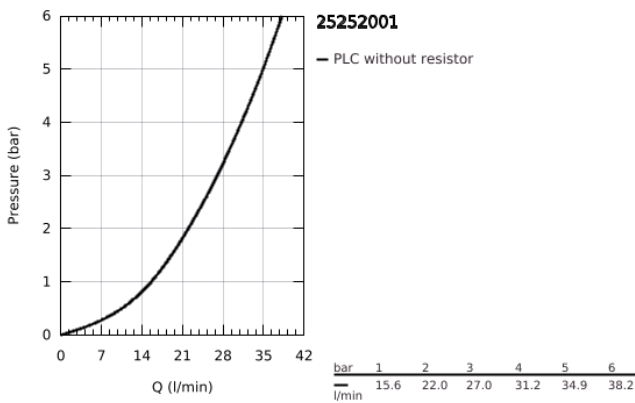

25 252 001 **ESSENCE SINGLE-LEVER SHOWER MIXER 1/2"**

PRODUCT DESCRIPTION

- Colour: chrome
- wall mounted
- metal lever
- GROHE SilkMove 35 mm ceramic cartridge
- with temperature limiter
- GROHE LongLife finish
- 1/2" shower outlet
- integrated non-return valve
- S-unions
- protected against backflow
- minimum pressure 1.0 bar
- professional edition

25 252 001 ESSENCE SINGLE-LEVER SHOWER MIXER 1/2"

SPARE PARTS

- 1: Lever (Spare part-nr. 46916000)
- 2: Screw coupling (Spare part-nr. 46460000)
- 3: Cartridge (Spare part-nr. 46374000)
- 4: Screw connection 1/2" (Spare part-nr. 45044000)
- 5: S-union (Spare part-nr. 12662000)
- 6: Non-return valve (Spare part-nr. 47886000)
- 7: Extension 3/4", 20 mm (Spare part-nr. 0713000M)*
- 8: Special spanner (Spare part-nr. 19377000)*