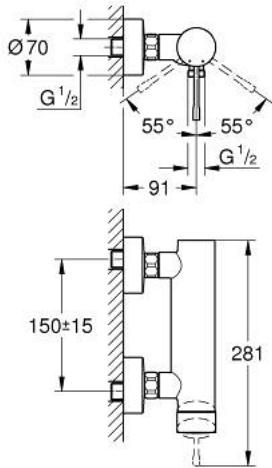

25 252 001 **ESSENCE SINGLE-LEVER SHOWER MIXER 1/2"**

**PRODUCT DESCRIPTION**

- Colour: chrome
- wall mounted
- metal lever
- GROHE SilkMove 35 mm ceramic cartridge
- with temperature limiter
- GROHE LongLife finish
- 1/2" shower outlet
- integrated non-return valve
- S-unions
- protected against backflow
- minimum pressure 1.0 bar
- professional edition

## 25 252 001 ESSENCE SINGLE-LEVER SHOWER MIXER 1/2"

### SPARE PARTS

- 1: Lever (Spare part-nr. 46916000)
- 2: Screw coupling (Spare part-nr. 46460000)
- 3: Cartridge (Spare part-nr. 46374000)
- 4: Screw connection 1/2" (Spare part-nr. 45044000)
- 5: S-union (Spare part-nr. 12662000)
- 6: Non-return valve (Spare part-nr. 47886000)
- 7: Extension 3/4", 20 mm (Spare part-nr. 0713000M)\*
- 8: Special spanner (Spare part-nr. 19377000)\*