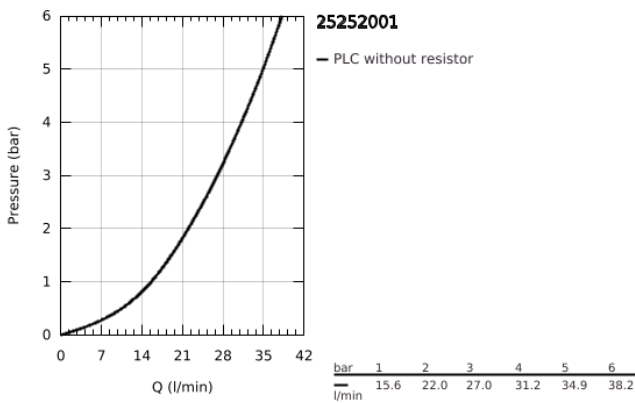

25 252 001 **ESSENCE SINGLE-LEVER SHOWER MIXER 1/2"**

**PRODUCT DESCRIPTION**

- Colour: chrome
- wall mounted
- metal lever
- GROHE SilkMove 35 mm ceramic cartridge
- with temperature limiter
- GROHE LongLife finish
- 1/2" shower outlet
- integrated non-return valve
- S-unions
- protected against backflow
- minimum pressure 1.0 bar
- professional edition

## 25 252 001 ESSENCE SINGLE-LEVER SHOWER MIXER 1/2"