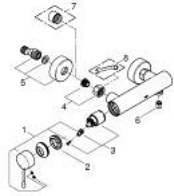

25 252 001 **ESSENCE SINGLE-LEVER SHOWER MIXER 1/2"**

**PRODUCT DESCRIPTION**

- Colour: chrome
- wall mounted
- metal lever
- GROHE SilkMove 35 mm ceramic cartridge
- with temperature limiter
- GROHE LongLife finish
- 1/2" shower outlet
- integrated non-return valve
- S-unions
- protected against backflow
- minimum pressure 1.0 bar
- professional edition

## 25 252 001 ESSENCE SINGLE-LEVER SHOWER MIXER 1/2"

### SPARE PARTS

- 1: Lever (Spare part-nr. 46916000)
- 2: Screw coupling (Spare part-nr. 46460000)
- 3: Cartridge (Spare part-nr. 46374000)
- 4: Screw connection 1/2" (Spare part-nr. 45044000)
- 5: S-union (Spare part-nr. 12662000)
- 6: Non-return valve (Spare part-nr. 47886000)
- 7: Extension 3/4", 20 mm (Spare part-nr. 0713000M)\*
- 8: Special spanner (Spare part-nr. 19377000)\*