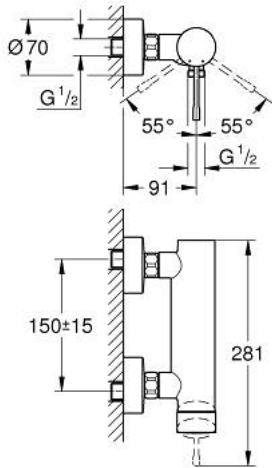

25 252 001 **ESSENCE SINGLE-LEVER SHOWER MIXER 1/2"**

PRODUCT DESCRIPTION

- Colour: chrome
- wall mounted
- metal lever
- GROHE SilkMove 35 mm ceramic cartridge
- with temperature limiter
- GROHE LongLife finish
- 1/2" shower outlet
- integrated non-return valve
- S-unions
- protected against backflow
- minimum pressure 1.0 bar
- professional edition

25 252 001 ESSENCE SINGLE-LEVER SHOWER MIXER 1/2"

SPARE PARTS

- 1: Lever (Spare part-nr. 46916000)
- 2: Screw coupling (Spare part-nr. 46460000)
- 3: Cartridge (Spare part-nr. 46374000)
- 4: Screw connection 1/2" (Spare part-nr. 45044000)
- 5: S-union (Spare part-nr. 12662000)
- 6: Non-return valve (Spare part-nr. 47886000)
- 7: Extension 3/4", 20 mm (Spare part-nr. 0713000M)*
- 8: Special spanner (Spare part-nr. 19377000)*