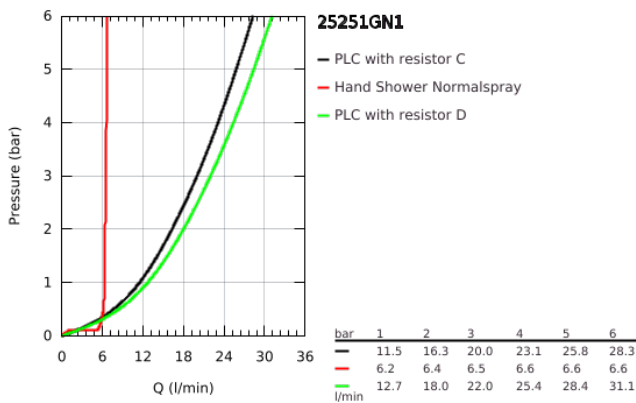

25 251 GN1 ESSENCE 4-HOLE BATH COMBINATION

PRODUCT DESCRIPTION

- Colour: brushed cool sunrise
- GROHE SilkMove 35 mm ceramic cartridge
- with temperature limiter
- GROHE LongLife finish
- consisting of:
 - pre-assembled spout fixing
 - single lever mixer operating element
 - metal lever
 - bath inlet with mousseur
 - diverter bath/shower
 - metal stick hand shower
 - metal shower hose 2000 mm (always chrome for any colour of the set)
 - flexible connection hoses
 - connection for shower hose
 - protected against backflow
- for use with 29 037
- minimum pressure 1.0 bar
- professional edition

25 251 GN1 ESSENCE 4-HOLE BATH COMBINATION

SPARE PARTS

- 1: Lever (Spare part-nr. 46916GN0)
 - 2: Cartridge (Spare part-nr. 46374000)
 - 3: Tube (Spare part-nr. 07227000)
 - 4: Dirt strainer (Spare part-nr. 0700200M)
 - 5: Cone nut (Spare part-nr. 08864GN0)
 - 6: Spring (Spare part-nr. 00869000)
 - 7: diverter knob (Spare part-nr. 46721GN0)
 - 8: Diverter (Spare part-nr. 45443000)
 - 8.1: Sealing washer $\varnothing 6 \times \varnothing 2$ (Spare part-nr. 0128300M)
 - 8.2: Sealing washer (Spare part-nr. 0120500M)
 - 9: Repl. kit for shank fastening (Spare part-nr. 45444000)
 - 10: Non-return valve (Spare part-nr. 08565000)
 - 11: Tube (Spare part-nr. 07300000)
 - 12: Tube (Spare part-nr. 48018000)
 - 13: Mousseur (Spare part-nr. 13926000)
 - 14: Metal hose (Spare part-nr. 28146000)
 - 15: Socket Spanner (Spare part-nr. 19332000)*
- * Optional accessories