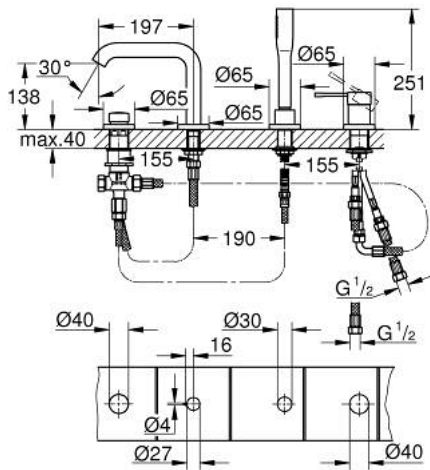

25 251 GL1 ESSENCE 4-HOLE BATH COMBINATION

PRODUCT DESCRIPTION

- Colour: cool sunrise
- GROHE SilkMove 35 mm ceramic cartridge
- with temperature limiter
- GROHE LongLife finish
- consisting of:
 - pre-assembled spout fixing
 - single lever mixer operating element
 - metal lever
 - bath inlet with mousseur
 - diverter bath/shower
 - metal stick hand shower
 - metal shower hose 2000 mm (always chrome for any colour of the set)
 - flexible connection hoses
 - connection for shower hose
 - protected against backflow
- for use with 29 037
- minimum pressure 1.0 bar
- professional edition