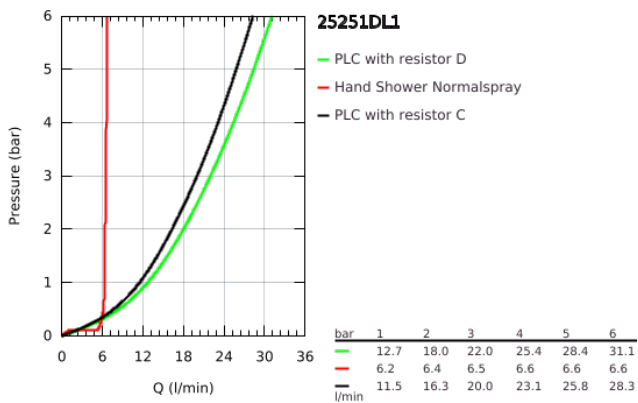

25 251 DL1 ESSENCE 4-HOLE BATH COMBINATION

PRODUCT DESCRIPTION

- Colour: brushed warm sunset
- GROHE SilkMove 35 mm ceramic cartridge
- with temperature limiter
- GROHE LongLife finish
- consisting of:
 - pre-assembled spout fixing
 - single lever mixer operating element
 - metal lever
 - bath inlet with mousseur
 - diverter bath/shower
 - metal stick hand shower
 - metal shower hose 2000 mm (always chrome for any colour of the set)
 - flexible connection hoses
 - connection for shower hose
 - protected against backflow
- for use with 29 037
- minimum pressure 1.0 bar
- professional edition