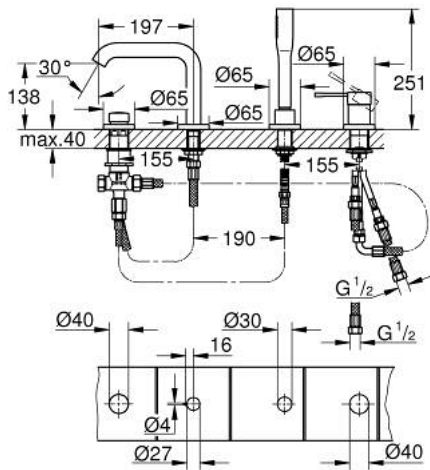

## 25 251 DA1 ESSENCE 4-HOLE BATH COMBINATION

### PRODUCT DESCRIPTION

- Colour: warm sunset
- GROHE SilkMove 35 mm ceramic cartridge
- with temperature limiter
- GROHE LongLife finish
- consisting of:
  - pre-assembled spout fixing
  - single lever mixer operating element
  - metal lever
  - bath inlet with mousseur
  - diverter bath/shower
  - metal stick hand shower
  - metal shower hose 2000 mm (always chrome for any colour of the set)
  - flexible connection hoses
  - connection for shower hose
  - protected against backflow
- for use with 29 037
- minimum pressure 1.0 bar
- professional edition