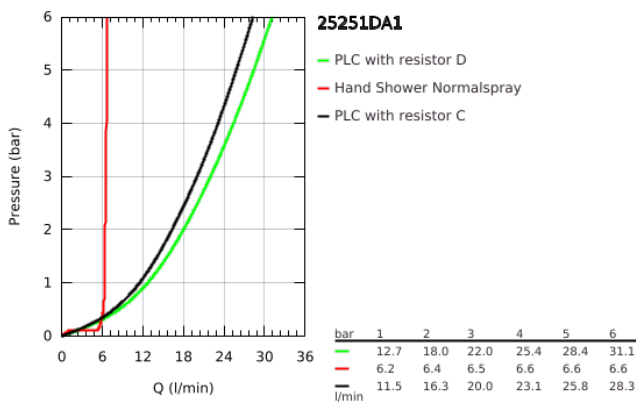

## 25 251 DA1 ESSENCE 4-HOLE BATH COMBINATION

### PRODUCT DESCRIPTION

- Colour: warm sunset
- GROHE SilkMove 35 mm ceramic cartridge
- with temperature limiter
- GROHE LongLife finish
- consisting of:
  - pre-assembled spout fixing
  - single lever mixer operating element
  - metal lever
  - bath inlet with mousseur
  - diverter bath/shower
  - metal stick hand shower
  - metal shower hose 2000 mm (always chrome for any colour of the set)
  - flexible connection hoses
  - connection for shower hose
  - protected against backflow
- for use with 29 037
- minimum pressure 1.0 bar
- professional edition