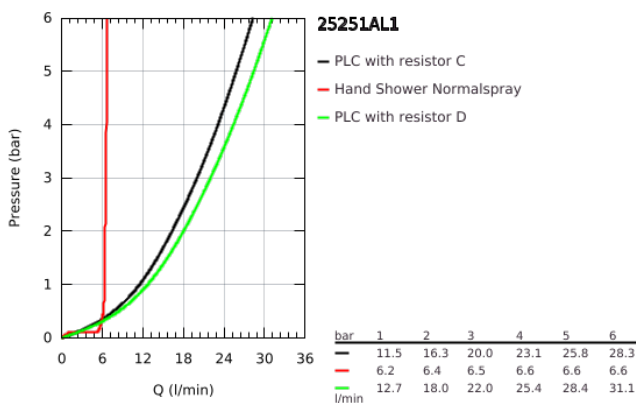

25 251 AL1 ESSENCE 4-HOLE BATH COMBINATION

PRODUCT DESCRIPTION

- Colour: brushed hard graphite
- GROHE SilkMove 35 mm ceramic cartridge
- with temperature limiter
- GROHE LongLife finish
- consisting of:
 - pre-assembled spout fixing
 - single lever mixer operating element
 - metal lever
 - bath inlet with mousseur
 - diverter bath/shower
 - metal stick hand shower
 - metal shower hose 2000 mm (always chrome for any colour of the set)
 - flexible connection hoses
 - connection for shower hose
 - protected against backflow
- for use with 29 037
- minimum pressure 1.0 bar
- professional edition

25 251 AL1 ESSENCE 4-HOLE BATH COMBINATION

SPARE PARTS

- 1: Lever (Spare part-nr. 46916AL0)
 - 2: Cartridge (Spare part-nr. 46374000)
 - 3: Tube (Spare part-nr. 07227000)
 - 4: Dirt strainer (Spare part-nr. 0700200M)
 - 5: Cone nut (Spare part-nr. 08864AL0)
 - 6: Spring (Spare part-nr. 00869000)
 - 7: Diverter knob (Spare part-nr. 46721AL0)
 - 8: Diverter (Spare part-nr. 45443000)
 - 8.1: Sealing washer $\varnothing 6 \times \varnothing 2$ (Spare part-nr. 0128300M)
 - 8.2: Sealing washer (Spare part-nr. 0120500M)
 - 9: Repl. kit for shank fastening (Spare part-nr. 45444000)
 - 10: Non-return valve (Spare part-nr. 08565000)
 - 11: Tube (Spare part-nr. 07300000)
 - 12: Tube (Spare part-nr. 48018000)
 - 13: Mousseur (Spare part-nr. 13926000)
 - 14: Metal hose (Spare part-nr. 28146000)
 - 15: Socket Spanner (Spare part-nr. 19332000)*
- * Optional accessories