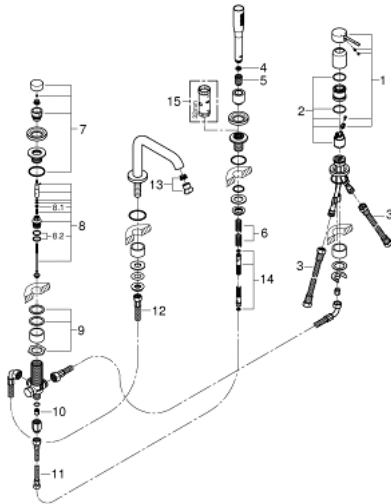

25 251 AL1 ESSENCE 4-HOLE BATH COMBINATION

PRODUCT DESCRIPTION

- Colour: brushed hard graphite
- GROHE SilkMove 35 mm ceramic cartridge
- with temperature limiter
- GROHE LongLife finish
- consisting of:
 - pre-assembled spout fixing
 - single lever mixer operating element
 - metal lever
 - bath inlet with mousseur
 - diverter bath/shower
 - metal stick hand shower
 - metal shower hose 2000 mm (always chrome for any colour of the set)
 - flexible connection hoses
 - connection for shower hose
 - protected against backflow
- for use with 29 037
- minimum pressure 1.0 bar
- professional edition

25 251 AL1 ESSENCE 4-HOLE BATH COMBINATION

SPARE PARTS

- 1: Lever (Spare part-nr. 46916AL0)
 - 2: Cartridge (Spare part-nr. 46374000)
 - 3: Tube (Spare part-nr. 07227000)
 - 4: Dirt strainer (Spare part-nr. 0700200M)
 - 5: Cone nut (Spare part-nr. 08864AL0)
 - 6: Spring (Spare part-nr. 00869000)
 - 7: Diverter knob (Spare part-nr. 46721AL0)
 - 8: Diverter (Spare part-nr. 45443000)
 - 8.1: Sealing washer $\varnothing 6 \times \varnothing 2$ (Spare part-nr. 0128300M)
 - 8.2: Sealing washer (Spare part-nr. 0120500M)
 - 9: Repl. kit for shank fastening (Spare part-nr. 45444000)
 - 10: Non-return valve (Spare part-nr. 08565000)
 - 11: Tube (Spare part-nr. 07300000)
 - 12: Tube (Spare part-nr. 48018000)
 - 13: Mousseur (Spare part-nr. 13926000)
 - 14: Metal hose (Spare part-nr. 28146000)
 - 15: Socket Spanner (Spare part-nr. 19332000)*
- * Optional accessories