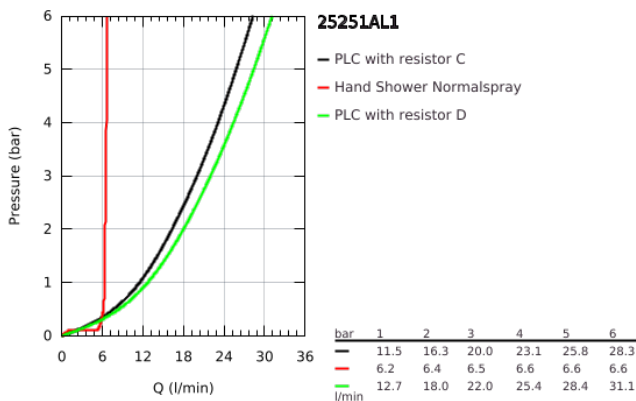

## 25 251 AL1 ESSENCE 4-HOLE BATH COMBINATION

### PRODUCT DESCRIPTION

- Colour: brushed hard graphite
- GROHE SilkMove 35 mm ceramic cartridge
- with temperature limiter
- GROHE LongLife finish
- consisting of:
  - pre-assembled spout fixing
  - single lever mixer operating element
  - metal lever
  - bath inlet with mousseur
  - diverter bath/shower
  - metal stick hand shower
  - metal shower hose 2000 mm (always chrome for any colour of the set)
  - flexible connection hoses
  - connection for shower hose
  - protected against backflow
- for use with 29 037
- minimum pressure 1.0 bar
- professional edition