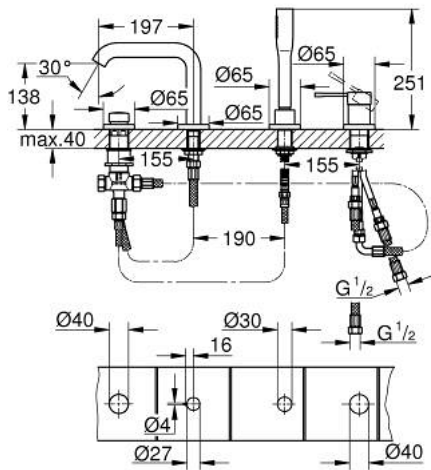

25 251 A01 ESSENCE 4-HOLE BATH COMBINATION

PRODUCT DESCRIPTION

- Colour: hard graphite
- GROHE SilkMove 35 mm ceramic cartridge
- with temperature limiter
- GROHE LongLife finish
- consisting of:
 - pre-assembled spout fixing
 - single lever mixer operating element
 - metal lever
 - bath inlet with mousseur
 - diverter bath/shower
 - metal stick hand shower
 - metal shower hose 2000 mm (always chrome for any colour of the set)
 - flexible connection hoses
 - connection for shower hose
 - protected against backflow
- for use with 29 037
- minimum pressure 1.0 bar
- professional edition