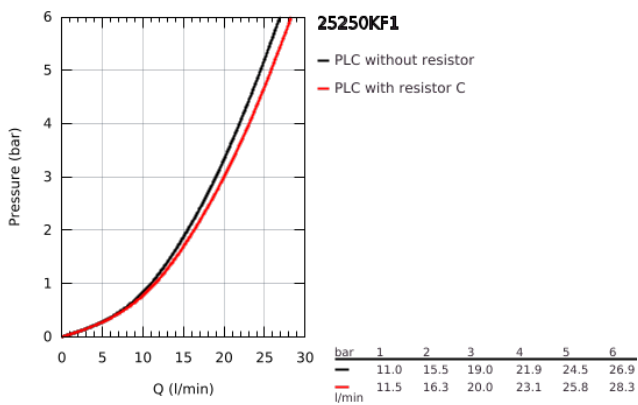

25 250 KF1 ESSENCE SINGLE-LEVER BATH MIXER 1/2"

PRODUCT DESCRIPTION

- Colour: phantom black
- wall mounted
- metal lever
- GROHE SilkMove 35 mm ceramic cartridge
- with temperature limiter
- automatic diverter: bath/shower
- mousseur
- 1/2" shower outlet
- integrated non-return valve
- S-unions
- protected against backflow
- minimum pressure 1.0 bar

25 250 KF1 ESSENCE SINGLE-LEVER BATH MIXER 1/2"

SPARE PARTS

- 1: Lever (Spare part-nr. 46916KF0)
- 2: Screw coupling (Spare part-nr. 46460000)
- 3: Cartridge (Spare part-nr. 46374000)
- 4: S-union (Spare part-nr. 12662KF0)
- 5: Screw connection 1/2" (Spare part-nr. 45044KF0)
- 6: Diverter (Spare part-nr. 46920KF0)
- 7: Non-return valve (Spare part-nr. 08565000)
- 8: Mousseur (Spare part-nr. 13926000)
- 9: Extension 3/4", 20 mm (Spare part-nr. 0713000M)*
- 10: Special spanner (Spare part-nr. 19377000)*