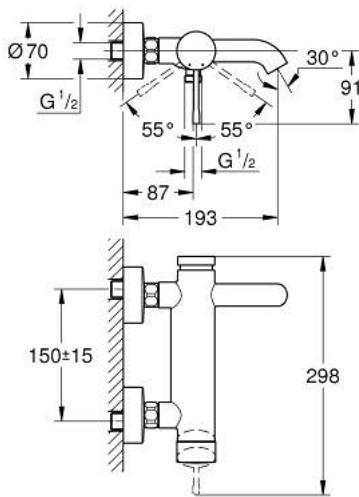

25 250 KF1 ESSENCE SINGLE-LEVER BATH MIXER 1/2"

PRODUCT DESCRIPTION

- Colour: phantom black
- wall mounted
- metal lever
- GROHE SilkMove 35 mm ceramic cartridge
- with temperature limiter
- automatic diverter: bath/shower
- mousseur
- 1/2" shower outlet
- integrated non-return valve
- S-unions
- protected against backflow
- minimum pressure 1.0 bar

25 250 KF1 ESSENCE SINGLE-LEVER BATH MIXER 1/2"

SPARE PARTS

- 1: Lever (Spare part-nr. 46916KF0)
- 2: Screw coupling (Spare part-nr. 46460000)
- 3: Cartridge (Spare part-nr. 46374000)
- 4: S-union (Spare part-nr. 12662KF0)
- 5: Screw connection 1/2" (Spare part-nr. 45044KF0)
- 6: Diverter (Spare part-nr. 46920KF0)
- 7: Non-return valve (Spare part-nr. 08565000)
- 8: Mousseur (Spare part-nr. 13926000)
- 9: Extension 3/4", 20 mm (Spare part-nr. 0713000M)*
- 10: Special spanner (Spare part-nr. 19377000)*