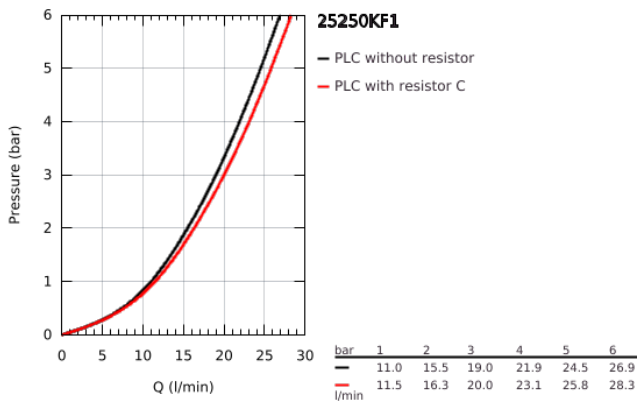

25 250 KF1 ESSENCE SINGLE-LEVER BATH MIXER 1/2"

PRODUCT DESCRIPTION

- Colour: phantom black
- wall mounted
- metal lever
- GROHE SilkMove 35 mm ceramic cartridge
- with temperature limiter
- automatic diverter: bath/shower
- mousseur
- 1/2" shower outlet
- integrated non-return valve
- S-unions
- protected against backflow
- minimum pressure 1.0 bar

25 250 KF1 ESSENCE SINGLE-LEVER BATH MIXER 1/2"

SPARE PARTS

- 1: Lever (Spare part-nr. 46916KF0)
- 2: Screw coupling (Spare part-nr. 46460000)
- 3: Cartridge (Spare part-nr. 46374000)
- 4: S-union (Spare part-nr. 12662KF0)
- 5: Screw connection 1/2" (Spare part-nr. 45044KF0)
- 6: Diverter (Spare part-nr. 46920KF0)
- 7: Non-return valve (Spare part-nr. 08565000)
- 8: Mousseur (Spare part-nr. 13926000)
- 9: Extension 3/4", 20 mm (Spare part-nr. 0713000M)*
- 10: Special spanner (Spare part-nr. 19377000)*