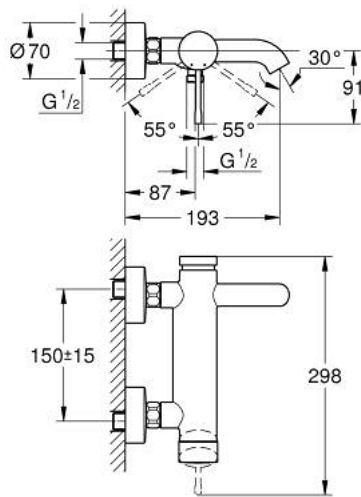

25 250 KF1 ESSENCE SINGLE-LEVER BATH MIXER 1/2"

PRODUCT DESCRIPTION

- Colour: phantom black
- wall mounted
- metal lever
- GROHE SilkMove 35 mm ceramic cartridge
- with temperature limiter
- automatic diverter: bath/shower
- mousseur
- 1/2" shower outlet
- integrated non-return valve
- S-unions
- protected against backflow
- minimum pressure 1.0 bar

25 250 KF1 ESSENCE SINGLE-LEVER BATH MIXER 1/2"

SPARE PARTS

- 1: Lever (Spare part-nr. 46916KF0)
- 2: Screw coupling (Spare part-nr. 46460000)
- 3: Cartridge (Spare part-nr. 46374000)
- 4: S-union (Spare part-nr. 12662KF0)
- 5: Screw connection 1/2" (Spare part-nr. 45044KF0)
- 6: Diverter (Spare part-nr. 46920KF0)
- 7: Non-return valve (Spare part-nr. 08565000)
- 8: Mousseur (Spare part-nr. 13926000)
- 9: Extension 3/4", 20 mm (Spare part-nr. 0713000M)*
- 10: Special spanner (Spare part-nr. 19377000)*